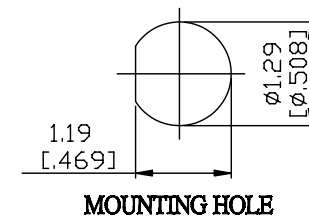

NO.	COMPONENTS	IMPEDANCE
1	BNC REVERSE POLARITY FEMALE FOR BULKHEAD	50 OHM
2	RG142	50 OHM
3	HEAT SHRINKING TUBE	
4	TNC MALE RIGHT ANGLE	50 OHM

JYE BAO P/N	L CM (INCH)
B95T39-142-15	15 (5.906)
B95T39-142-30	30 (11.811)
B95T39-142-50	50 (19.685)
B95T39-142-100	100 (39.370)
B95T39-142-150	150 (59.055)
B95T39-142-200	200 (78.740)
B95T39-142-XXX	CUSTOM LENGTH IN CM

LENGTH TOLERANCE IS $\pm 1.5\%$ OR $\pm 10\text{MM}$ , WHICHEVER IS GREATER.	<b>JYE BAO CO., LTD.</b> TAIPEI TAIWAN
	DESCRIPTION CABLE ASSEMBLY BNC R/P JACK FOR BULKHEAD TO TNC PLUG R/A
	JYE BAO DRAWING NO. B95T39-142-XXX