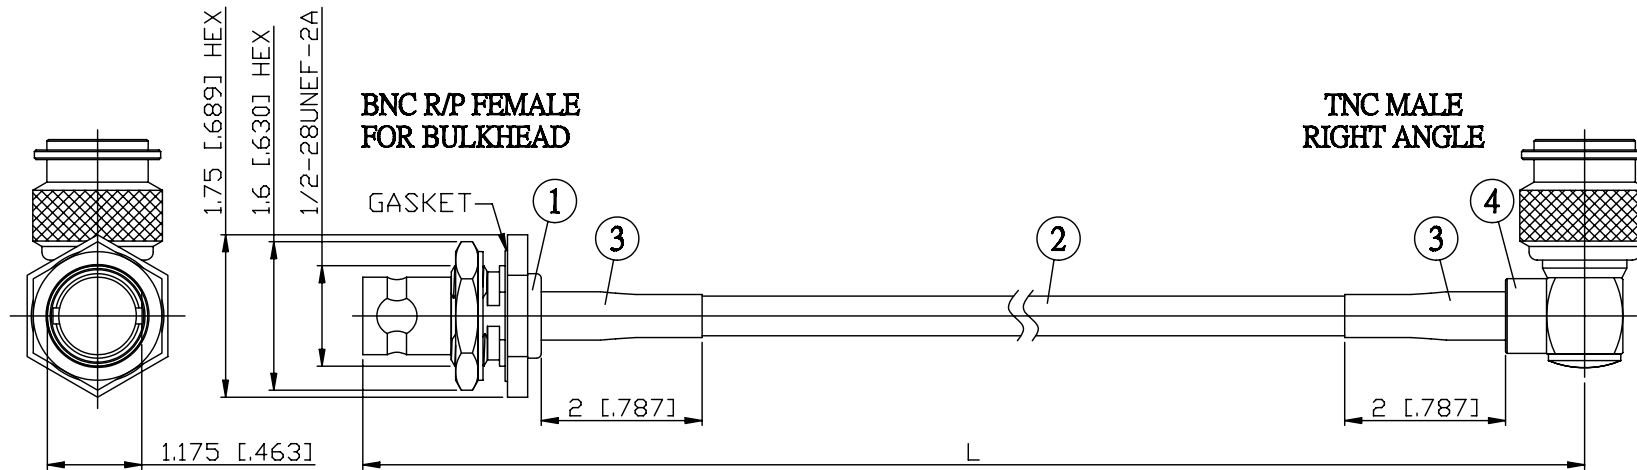

NO.	COMPONENTS	IMPEDANCE
1	BNC REVERSE POLARITY FEMALE FOR BULKHEAD	50 OHM
2	RG142	50 OHM
3	HEAT SHRINKING TUBE	
4	TNC MALE RIGHT ANGLE	50 OHM

JYE BAO P/N	L CM (INCH)
B95T39-142-15	15 (5.906)
B95T39-142-30	30 (11.811)
B95T39-142-50	50 (19.685)
B95T39-142-100	100 (39.370)
B95T39-142-150	150 (59.055)
B95T39-142-200	200 (78.740)
B95T39-142-XXX	CUSTOM LENGTH IN CM

LENGTH TOLERANCE IS $\pm 1.5\%$ OR $\pm 10\text{MM}$ , WHICHEVER IS GREATER.	<b>JYE BAO CO., LTD.</b> TAIPEI TAIWAN
	DESCRIPTION CABLE ASSEMBLY BNC R/P JACK FOR BULKHEAD TO TNC PLUG R/A
	JYE BAO DRAWING NO. B95T39-142-XXX