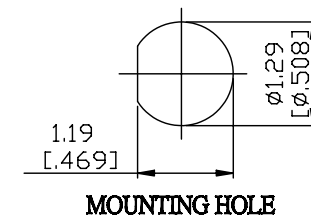

NO.	COMPONENTS	IMPEDANCE
1	BNC REVERSE POLARITY FEMALE FOR BULKHEAD	50 OHM
2	.141" TIN PLATED SEMI-RIGID CABLE (TIN PLATED RG402)	50 OHM
3	TNC MALE RIGHT ANGLE	50 OHM

JYE BAO P/N	L CM (INCH)
B95T39-141T-15	15 (5.906)
B95T39-141T-30	30 (11.811)
B95T39-141T-50	50 (19.685)
B95T39-141T-100	100 (39.370)
B95T39-141T-150	150 (59.055)
B95T39-141T-200	200 (78.740)
B95T39-141T-XXX	CUSTOM LENGTH IN CM

MOUNTING HOLE

<p>LENGTH TOLERANCE IS ±1.5% OR ±10MM, WHICHEVER IS GREATER.</p>	<p>JYE BAO CO., LTD.</p> <p>TAIPEI TAIWAN</p>
	<p>DESCRIPTION CABLE ASSEMBLY BNC R/P JACK FOR BULKHEAD TO TNC PLUG R/A</p>
	<p>JYE BAO DRAWING NO. B95T39-141T-XXX</p>