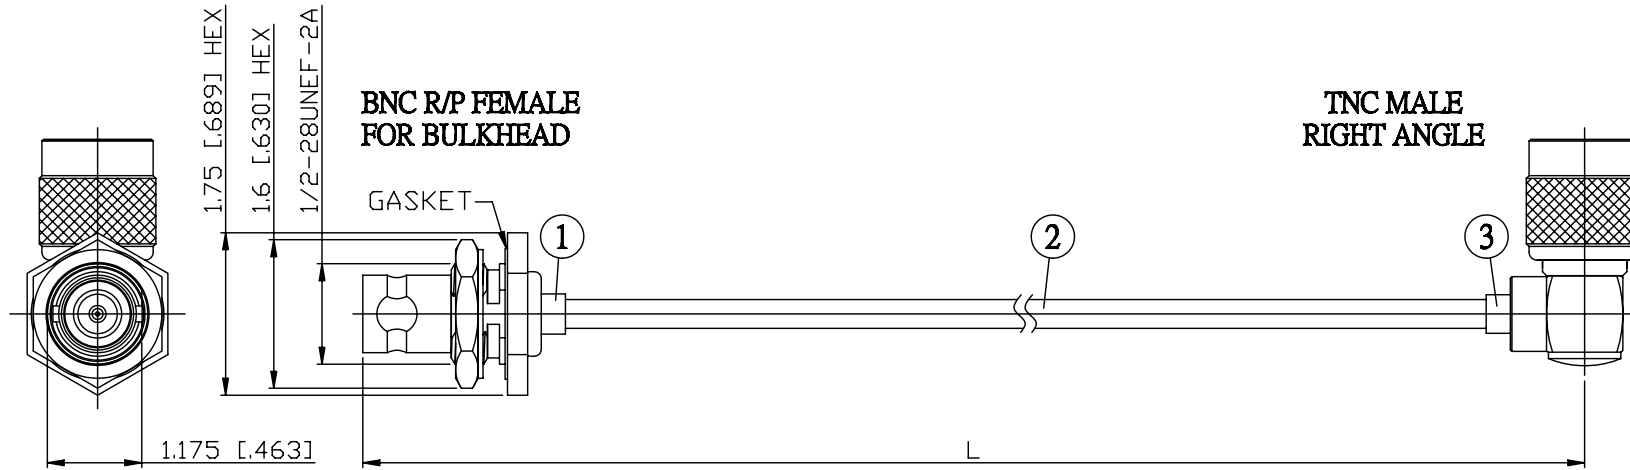

NO.	COMPONENTS	IMPEDANCE
1	BNC REVERSE POLARITY FEMALE FOR BULKHEAD	50 OHM
2	.141" TIN PLATED SEMI-RIGID CABLE (TIN PLATED RG402)	50 OHM
3	TNC MALE RIGHT ANGLE	50 OHM

JYE BAO P/N	L CM (INCH)
B95T39-141T-15	15 (5.906)
B95T39-141T-30	30 (11.811)
B95T39-141T-50	50 (19.685)
B95T39-141T-100	100 (39.370)
B95T39-141T-150	150 (59.055)
B95T39-141T-200	200 (78.740)
B95T39-141T-XXX	CUSTOM LENGTH IN CM

MOUNTING HOLE

<p>LENGTH TOLERANCE IS ±1.5% OR ±10MM, WHICHEVER IS GREATER.</p>	<p>JYE BAO CO., LTD.</p> <p>TAIPEI TAIWAN</p>
	<p>DESCRIPTION CABLE ASSEMBLY BNC R/P JACK FOR BULKHEAD TO TNC PLUG R/A</p>
	<p>JYE BAO DRAWING NO. B95T39-141T-XXX</p>