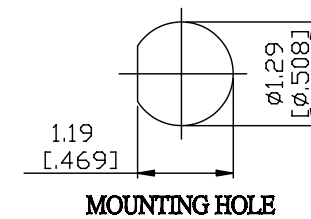

NO.	COMPONENTS	IMPEDANCE
1	BNC REVERSE POLARITY FEMALE FOR BULKHEAD	50 OHM
2	.141" HANDBENDABLE CABLE (= JYEBAO P/N .141SRF-W-P-50)	50 OHM
3	TNC MALE RIGHT ANGLE	50 OHM

JYE BAO P/N	L CM (INCH)
B95T39-141S-15	15 (5.906)
B95T39-141S-30	30 (11.811)
B95T39-141S-50	50 (19.685)
B95T39-141S-100	100 (39.370)
B95T39-141S-150	150 (59.055)
B95T39-141S-200	200 (78.740)
B95T39-141S-XXX	CUSTOM LENGTH IN CM

MOUNTING HOLE

<p>LENGTH TOLERANCE IS $\pm 1.5\%$ OR $\pm 10\text{MM}$, WHICHEVER IS GREATER.</p>	<p>JYE BAO CO., LTD.</p> <p>TAIPEI TAIWAN</p>
	<p>DESCRIPTION CABLE ASSEMBLY BNC R/P JACK FOR BULKHEAD TO TNC PLUG R/A</p>
	<p>JYE BAO DRAWING NO. B95T39-141S-XXX</p>