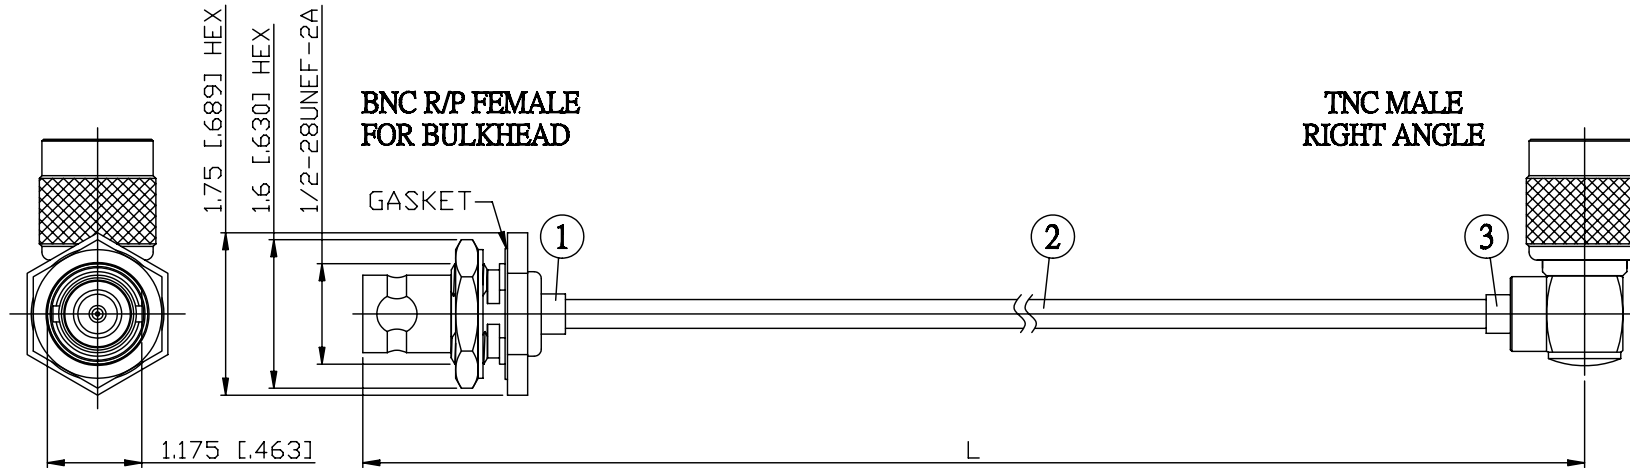

NO.	COMPONENTS	IMPEDANCE
1	BNC REVERSE POLARITY FEMALE FOR BULKHEAD	50 OHM
2	.141" HANDBENDABLE CABLE (= JYEBAO P/N .141SRF-W-P-50)	50 OHM
3	TNC MALE RIGHT ANGLE	50 OHM

JYE BAO P/N	L CM (INCH)
B95T39-141S-15	15 (5.906)
B95T39-141S-30	30 (11.811)
B95T39-141S-50	50 (19.685)
B95T39-141S-100	100 (39.370)
B95T39-141S-150	150 (59.055)
B95T39-141S-200	200 (78.740)
B95T39-141S-XXX	CUSTOM LENGTH IN CM

MOUNTING HOLE

<p>LENGTH TOLERANCE IS $\pm 1.5\%$ OR $\pm 10\text{MM}$, WHICHEVER IS GREATER.</p>	<p>JYE BAO CO., LTD.</p> <p>TAIPEI TAIWAN</p>
	<p>DESCRIPTION CABLE ASSEMBLY BNC R/P JACK FOR BULKHEAD TO TNC PLUG R/A</p>
	<p>JYE BAO DRAWING NO. B95T39-141S-XXX</p>