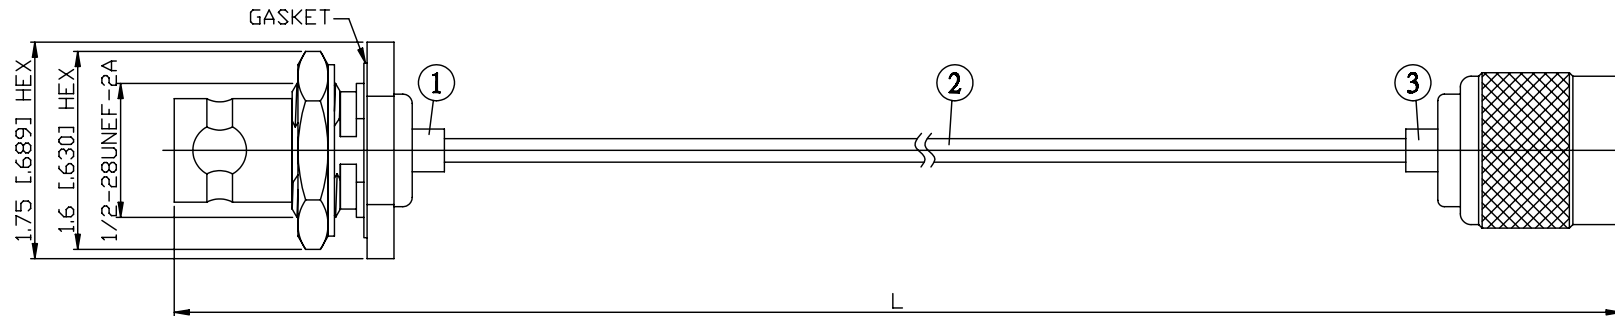

NO.	COMPONENTS	IMPEDANCE
1	BNC REVERSE POLARITY FEMALE FOR BULKHEAD	50 OHM
2	.085" TIN PLATED SEMI-RIGID CABLE (TIN PLATED RG405)	50 OHM
3	TNC MALE	50 OHM

BNC R/P FEMALE FOR BULKHEAD

TNC MALE

JYE BAO P/N	L CM (INCH)
B95T30-85T-15	15 (5.906)
B95T30-85T-30	30 (11.811)
B95T30-85T-50	50 (19.685)
B95T30-85T-100	100 (39.370)
B95T30-85T-150	150 (59.055)
B95T30-85T-200	200 (78.740)
B95T30-85T-XXX	CUSTOM LENGTH IN CM

LENGTH TOLERANCE IS $\pm 1.5\%$ OR $\pm 10\text{MM}$ , WHICHEVER IS GREATER.	<b>JYE BAO CO., LTD.</b> TAIPEI TAIWAN
	DESCRIPTION CABLE ASSEMBLY BNC R/P JACK FOR BULKHEAD TO TNC PLUG
	JYE BAO DRAWING NO. B95T30-85T-XXX