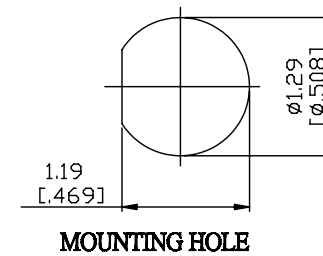

NO.	COMPONENTS	IMPEDANCE
1	BNC REVERSE POLARITY FEMALE FOR BULKHEAD	50 OHM
2	.085" TIN PLATED SEMI-RIGID CABLE (TIN PLATED RG405)	50 OHM
3	TNC MALE	50 OHM

BNC R/P FEMALE FOR BULKHEAD

TNC MALE

JYE BAO P/N	L CM (INCH)
B95T30-85T-15	15 (5.906)
B95T30-85T-30	30 (11.811)
B95T30-85T-50	50 (19.685)
B95T30-85T-100	100 (39.370)
B95T30-85T-150	150 (59.055)
B95T30-85T-200	200 (78.740)
B95T30-85T-XXX	CUSTOM LENGTH IN CM

LENGTH TOLERANCE IS $\pm 1.5\%$ OR $\pm 10\text{MM}$ , WHICHEVER IS GREATER.	<b>JYE BAO CO., LTD.</b> TAIPEI TAIWAN
	DESCRIPTION CABLE ASSEMBLY BNC R/P JACK FOR BULKHEAD TO TNC PLUG
	JYE BAO DRAWING NO. B95T30-85T-XXX