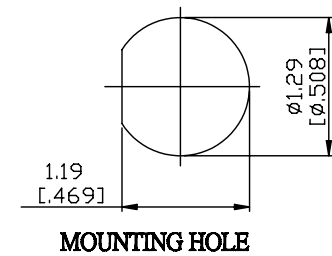

NO.	COMPONENTS	IMPEDANCE
1	BNC REVERSE POLARITY FEMALE FOR BULKHEAD	50 OHM
2	.141" TIN PLATED SEMI-RIGID CABLE (TIN PLATED RG402)	50 OHM
3	TNC MALE	50 OHM

BNC R/P FEMALE FOR BULKHEAD

TNC MALE

JYE BAO P/N	L CM (INCH)
B95T30-141T-15	15 (5.906)
B95T30-141T-30	30 (11.811)
B95T30-141T-50	50 (19.685)
B95T30-141T-100	100 (39.370)
B95T30-141T-150	150 (59.055)
B95T30-141T-200	200 (78.740)
B95T30-141T-XXX	CUSTOM LENGTH IN CM

<b>LENGTH TOLERANCE IS ±1.5% OR ±10MM, WHICHEVER IS GREATER.</b>	<b>JYE BAO CO., LTD.</b> TAIPEI TAIWAN
	DESCRIPTION CABLE ASSEMBLY BNC R/P JACK FOR BULKHEAD TO TNC PLUG
	JYE BAO DRAWING NO. B95T30-141T-XXX