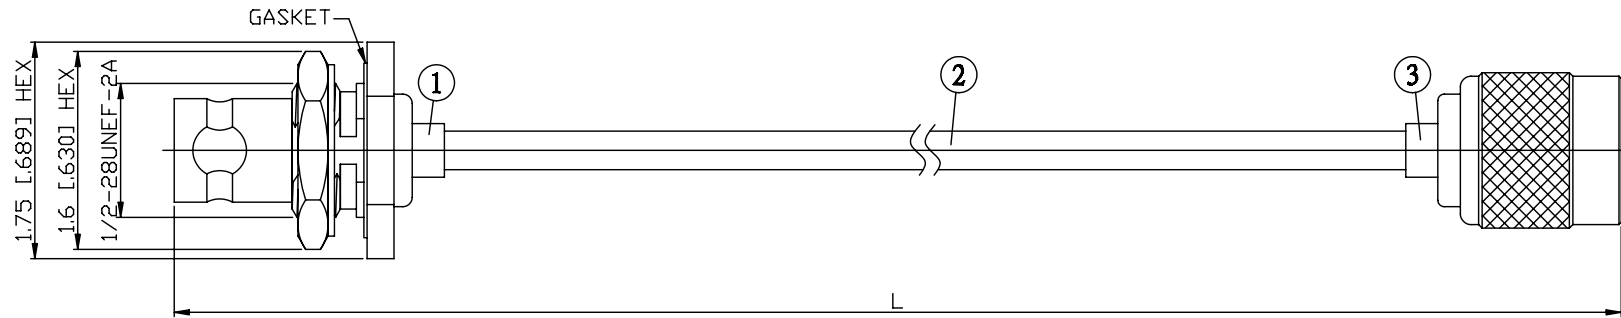

NO.	COMPONENTS	IMPEDANCE
1	BNC REVERSE POLARITY FEMALE FOR BULKHEAD	50 OHM
2	.141" TIN PLATED SEMI-RIGID CABLE (TIN PLATED RG402)	50 OHM
3	TNC MALE	50 OHM

BNC R/P FEMALE FOR BULKHEAD

TNC MALE

JYE BAO P/N	L CM (INCH)
B95T30-141T-15	15 (5.906)
B95T30-141T-30	30 (11.811)
B95T30-141T-50	50 (19.685)
B95T30-141T-100	100 (39.370)
B95T30-141T-150	150 (59.055)
B95T30-141T-200	200 (78.740)
B95T30-141T-XXX	CUSTOM LENGTH IN CM

<b>LENGTH TOLERANCE IS ±1.5% OR ±10MM, WHICHEVER IS GREATER.</b>	<b>JYE BAO CO., LTD.</b> TAIPEI TAIWAN
	DESCRIPTION CABLE ASSEMBLY BNC R/P JACK FOR BULKHEAD TO TNC PLUG
	JYE BAO DRAWING NO. B95T30-141T-XXX