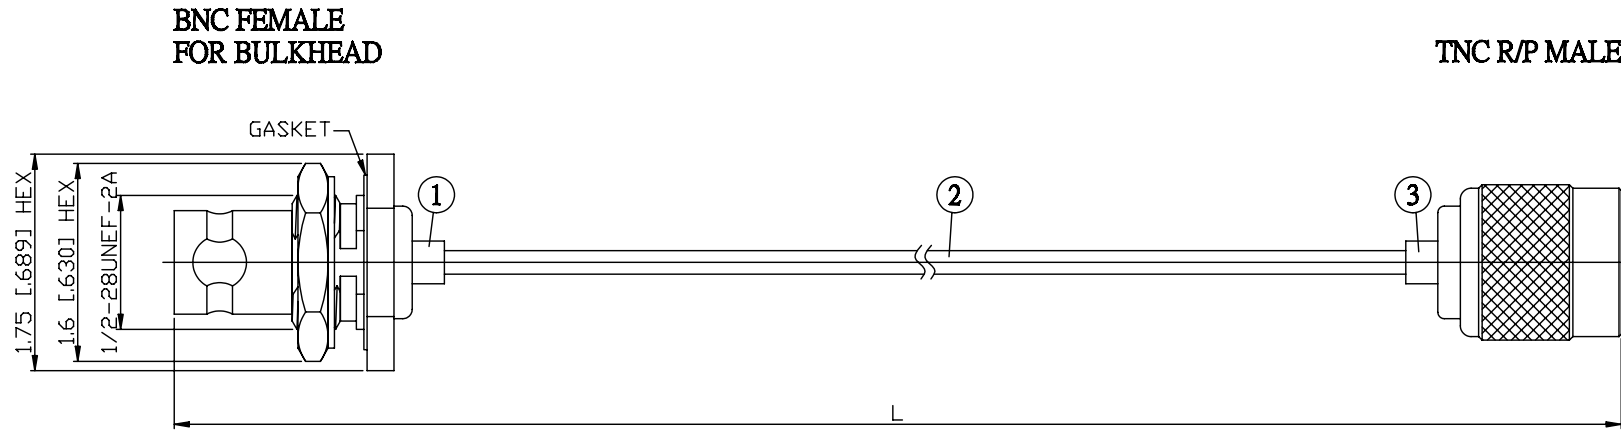

NO.	COMPONENTS	IMPEDANCE
1	BNC FEMALE FOR BULKHEAD	50 OHM
2	.085" TIN PLATED SEMI-RIGID CABLE (TIN PLATED RG405)	50 OHM
3	TNC REVERSE POLARITY MALE	50 OHM

JYE BAO P/N	L CM (INCH)
B85T60-85T-15	15 (5.906)
B85T60-85T-30	30 (11.811)
B85T60-85T-50	50 (19.685)
B85T60-85T-100	100 (39.370)
B85T60-85T-150	150 (59.055)
B85T60-85T-200	200 (78.740)
B85T60-85T-XXX	CUSTOM LENGTH IN CM

LENGTH TOLERANCE IS ±1.5% OR ±10MM, WHICHEVER IS GREATER.	JYE BAO CO., LTD. TAIPEI TAIWAN
	DESCRIPTION CABLE ASSEMBLY BNC JACK FOR BULKHEAD TO TNC R/P PLUG
	JYE BAO DRAWING NO. B85T60-85T-XXX