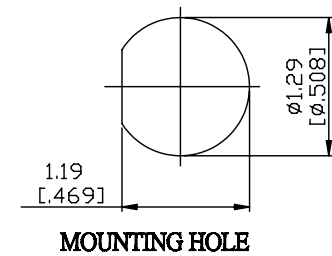

NO.	COMPONENTS	IMPEDANCE
1	BNC FEMALE FOR BULKHEAD	50 OHM
2	.085" TIN PLATED SEMI-RIGID CABLE (TIN PLATED RG405)	50 OHM
3	TNC REVERSE POLARITY MALE	50 OHM

JYE BAO P/N	L CM (INCH)
B85T60-85T-15	15 (5.906)
B85T60-85T-30	30 (11.811)
B85T60-85T-50	50 (19.685)
B85T60-85T-100	100 (39.370)
B85T60-85T-150	150 (59.055)
B85T60-85T-200	200 (78.740)
B85T60-85T-XXX	CUSTOM LENGTH IN CM

LENGTH TOLERANCE IS ±1.5% OR ±10MM, WHICHEVER IS GREATER.	JYE BAO CO., LTD. TAIPEI TAIWAN
	DESCRIPTION CABLE ASSEMBLY BNC JACK FOR BULKHEAD TO TNC R/P PLUG
	JYE BAO DRAWING NO. B85T60-85T-XXX