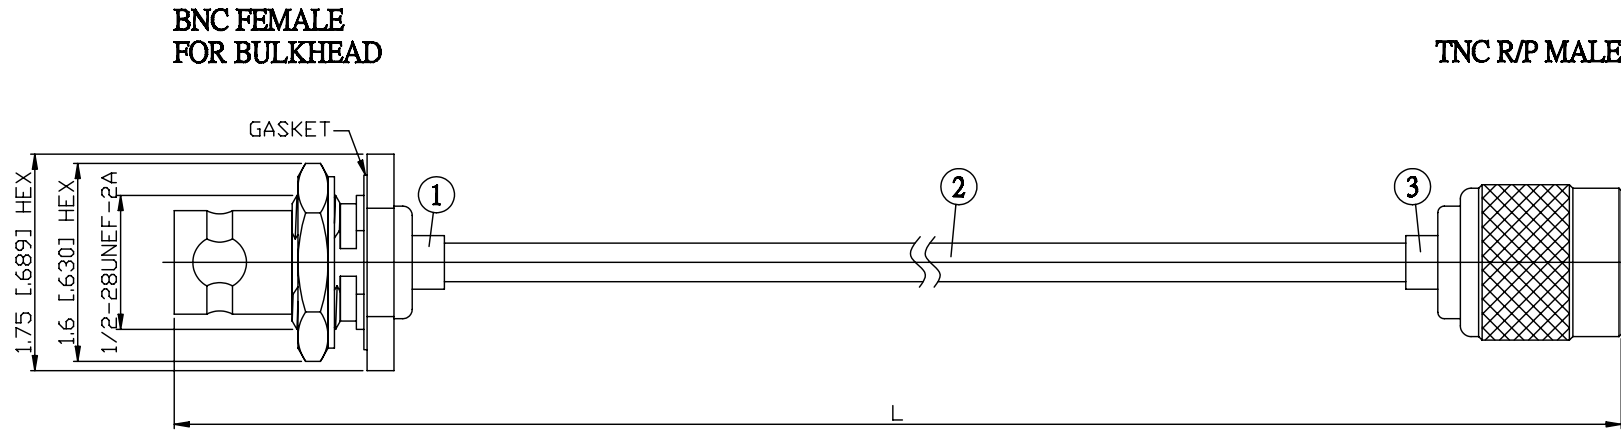

NO.	COMPONENTS	IMPEDANCE
1	BNC FEMALE FOR BULKHEAD	50 OHM
2	.141" TIN PLATED SEMI-RIGID CABLE (TIN PLATED RG402)	50 OHM
3	TNC REVERSE POLARITY MALE	50 OHM

JYE BAO P/N	L CM (INCH)
B85T60-141T-15	15 (5.906)
B85T60-141T-30	30 (11.811)
B85T60-141T-50	50 (19.685)
B85T60-141T-100	100 (39.370)
B85T60-141T-150	150 (59.055)
B85T60-141T-200	200 (78.740)
B85T60-141T-XXX	CUSTOM LENGTH IN CM

<b>LENGTH TOLERANCE IS ±1.5% OR ±10MM, WHICHEVER IS GREATER.</b>	<b>JYE BAO CO., LTD.</b> TAIPEI TAIWAN
	DESCRIPTION <b>CABLE ASSEMBLY BNC JACK FOR BULKHEAD TO TNC R/P PLUG</b>
	JYE BAO DRAWING NO. <b>B85T60-141T-XXX</b>