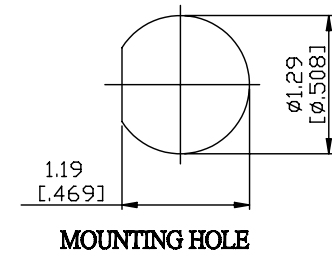

NO.	COMPONENTS	IMPEDANCE
1	BNC FEMALE FOR BULKHEAD	50 OHM
2	.141" TIN PLATED SEMI-RIGID CABLE (TIN PLATED RG402)	50 OHM
3	TNC REVERSE POLARITY MALE	50 OHM

JYE BAO P/N	L CM (INCH)
B85T60-141T-15	15 (5.906)
B85T60-141T-30	30 (11.811)
B85T60-141T-50	50 (19.685)
B85T60-141T-100	100 (39.370)
B85T60-141T-150	150 (59.055)
B85T60-141T-200	200 (78.740)
B85T60-141T-XXX	CUSTOM LENGTH IN CM

<b>LENGTH TOLERANCE IS ±1.5% OR ±10MM, WHICHEVER IS GREATER.</b>	<b>JYE BAO CO., LTD.</b> TAIPEI TAIWAN
	DESCRIPTION <b>CABLE ASSEMBLY BNC JACK FOR BULKHEAD TO TNC R/P PLUG</b>
	JYE BAO DRAWING NO. <b>B85T60-141T-XXX</b>