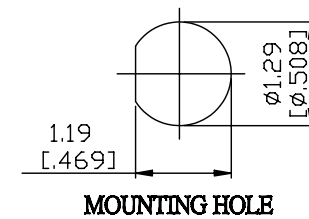

NO.	COMPONENTS	IMPEDANCE
1	BNC FEMALE FOR BULKHEAD	50 OHM
2	JBY240	50 OHM
3	HEAT SHRINKING TUBE	
4	TNC MALE RIGHT ANGLE	50 OHM

JYE BAO P/N	L CM (INCH)
B85T39-L240-15	15 (5.906)
B85T39-L240-30	30 (11.811)
B85T39-L240-50	50 (19.685)
B85T39-L240-100	100 (39.370)
B85T39-L240-150	150 (59.055)
B85T39-L240-200	200 (78.740)
B85T39-L240-XXX	CUSTOM LENGTH IN CM

LENGTH TOLERANCE IS $\pm 1.5\%$ OR $\pm 10\text{MM}$, WHICHEVER IS GREATER.	JYE BAO CO., LTD. TAIPEI TAIWAN
	DESCRIPTION CABLE ASSEMBLY BNC JACK FOR BULKHEAD TO TNC PLUG R/A
	JYE BAO DRAWING NO. B85T39-L240-XXX