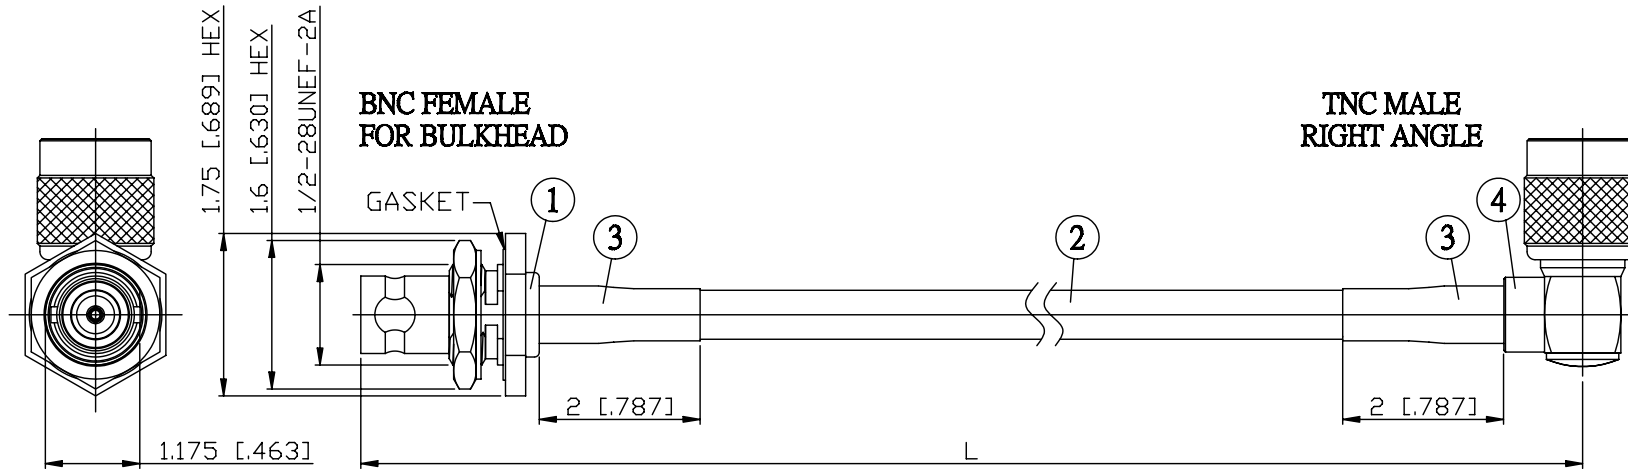

NO.	COMPONENTS	IMPEDANCE
1	BNC FEMALE FOR BULKHEAD	50 OHM
2	JBY240	50 OHM
3	HEAT SHRINKING TUBE	
4	TNC MALE RIGHT ANGLE	50 OHM

JYE BAO P/N	L CM (INCH)
B85T39-L240-15	15 (5.906)
B85T39-L240-30	30 (11.811)
B85T39-L240-50	50 (19.685)
B85T39-L240-100	100 (39.370)
B85T39-L240-150	150 (59.055)
B85T39-L240-200	200 (78.740)
B85T39-L240-XXX	CUSTOM LENGTH IN CM

LENGTH TOLERANCE IS $\pm 1.5\%$ OR $\pm 10\text{MM}$, WHICHEVER IS GREATER.	JYE BAO CO., LTD. TAIPEI TAIWAN
	DESCRIPTION CABLE ASSEMBLY BNC JACK FOR BULKHEAD TO TNC PLUG R/A
	JYE BAO DRAWING NO. B85T39-L240-XXX