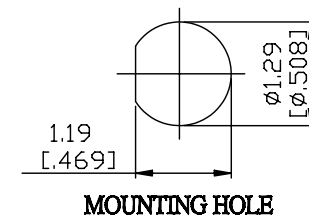

NO.	COMPONENTS	IMPEDANCE
1	BNC FEMALE FOR BULKHEAD	50 OHM
2	JBY100	50 OHM
3	HEAT SHRINKING TUBE	
4	TNC MALE RIGHT ANGLE	50 OHM

JYE BAO P/N	L CM (INCH)
B85T39-L100-15	15 (5.906)
B85T39-L100-30	30 (11.811)
B85T39-L100-50	50 (19.685)
B85T39-L100-100	100 (39.370)
B85T39-L100-150	150 (59.055)
B85T39-L100-200	200 (78.740)
B85T39-L100-XXX	CUSTOM LENGTH IN CM

LENGTH TOLERANCE IS ±1.5% OR ±10MM, WHICHEVER IS GREATER.	JYE BAO CO., LTD. TAIPEI TAIWAN
	DESCRIPTION CABLE ASSEMBLY BNC JACK FOR BULKHEAD TO TNC PLUG R/A
	JYE BAO DRAWING NO. B85T39-L100-XXX