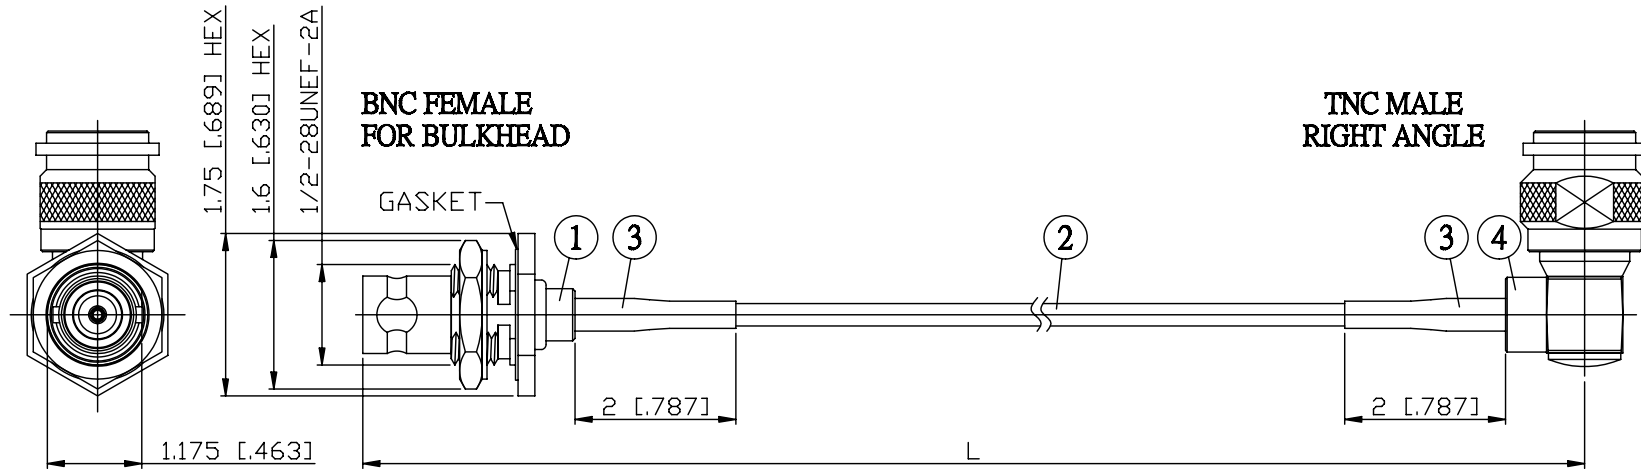

NO.	COMPONENTS	IMPEDANCE
1	BNC FEMALE FOR BULKHEAD	50 OHM
2	JBY100	50 OHM
3	HEAT SHRINKING TUBE	
4	TNC MALE RIGHT ANGLE	50 OHM

JYE BAO P/N	L CM (INCH)
B85T39-L100-15	15 (5.906)
B85T39-L100-30	30 (11.811)
B85T39-L100-50	50 (19.685)
B85T39-L100-100	100 (39.370)
B85T39-L100-150	150 (59.055)
B85T39-L100-200	200 (78.740)
B85T39-L100-XXX	CUSTOM LENGTH IN CM

LENGTH TOLERANCE IS ±1.5% OR ±10MM, WHICHEVER IS GREATER.	JYE BAO CO., LTD. TAIPEI TAIWAN
	DESCRIPTION CABLE ASSEMBLY BNC JACK FOR BULKHEAD TO TNC PLUG R/A
	JYE BAO DRAWING NO. B85T39-L100-XXX