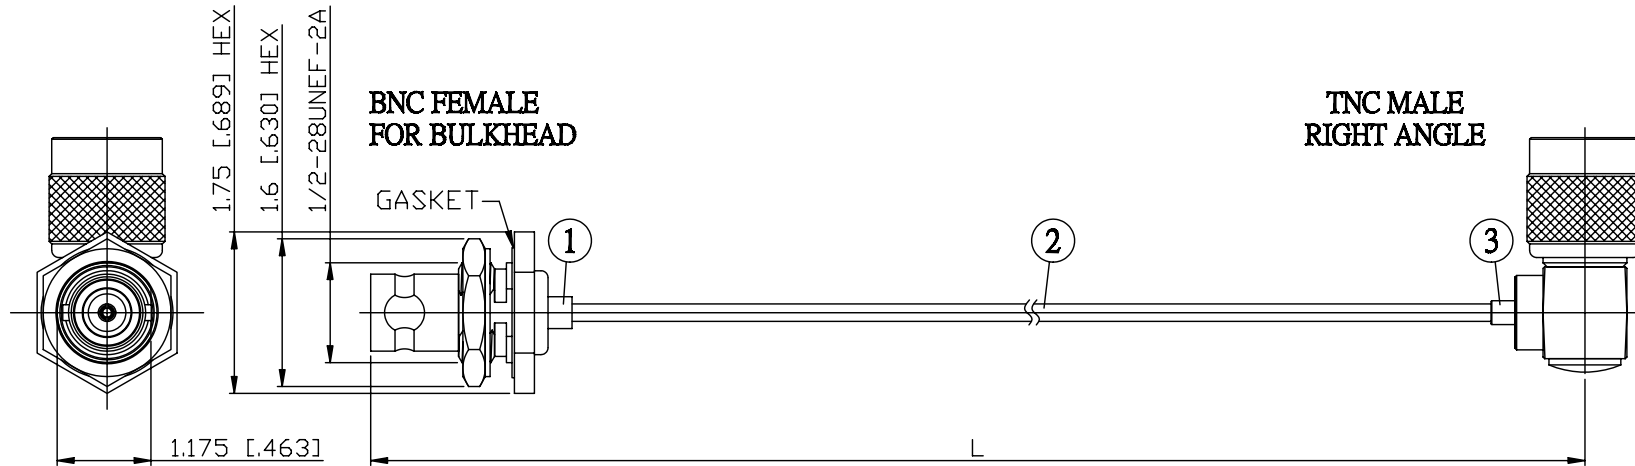

NO.	COMPONENTS	IMPEDANCE
1	BNC FEMALE FOR BULKHEAD	50 OHM
2	.085" TIN PLATED SEMI-RIGID CABLE (TIN PLATED RG405)	50 OHM
3	TNC MALE RIGHT ANGLE	50 OHM

JYE BAO P/N	L CM (INCH)
B85T39-85T-15	15 (5.906)
B85T39-85T-30	30 (11.811)
B85T39-85T-50	50 (19.685)
B85T39-85T-100	100 (39.370)
B85T39-85T-150	150 (59.055)
B85T39-85T-200	200 (78.740)
B85T39-85T-XXX	CUSTOM LENGTH IN CM

LENGTH TOLERANCE IS ±1.5% OR ±10MM, WHICHEVER IS GREATER.	JYE BAO CO., LTD.
	TAIPEI TAIWAN
	DESCRIPTION CABLE ASSEMBLY BNC JACK FOR BULKHEAD TO TNC PLUG R/A
	JYE BAO DRAWING NO. B85T39-85T-XXX