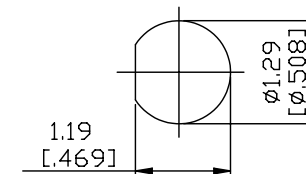

NO.	COMPONENTS	IMPEDANCE
1	BNC FEMALE FOR BULKHEAD	50 OHM
2	.085" TIN PLATED SEMI-RIGID CABLE (TIN PLATED RG405)	50 OHM
3	TNC MALE RIGHT ANGLE	50 OHM

JYE BAO P/N	L CM (INCH)
B85T39-85T-15	15 (5.906)
B85T39-85T-30	30 (11.811)
B85T39-85T-50	50 (19.685)
B85T39-85T-100	100 (39.370)
B85T39-85T-150	150 (59.055)
B85T39-85T-200	200 (78.740)
B85T39-85T-XXX	CUSTOM LENGTH IN CM

LENGTH TOLERANCE IS ±1.5% OR ±10MM, WHICHEVER IS GREATER.	JYE BAO CO., LTD.
	TAIPEI TAIWAN
	DESCRIPTION CABLE ASSEMBLY BNC JACK FOR BULKHEAD TO TNC PLUG R/A
	JYE BAO DRAWING NO. B85T39-85T-XXX