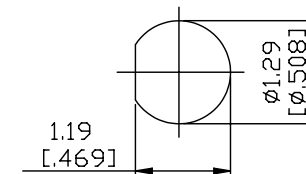

| NO. | COMPONENTS              | IMPEDANCE |
|-----|-------------------------|-----------|
| 1   | BNC FEMALE FOR BULKHEAD | 75 OHM    |
| 2   | RG59                    | 75 OHM    |
| 3   | HEAT SHRINKING TUBE     |           |
| 4   | TNC MALE RIGHT ANGLE    | 75 OHM    |

| JYE BAO P/N   | L<br>CM (INCH)         |
|---------------|------------------------|
| B85T39-59-15  | 15 (5.906)             |
| B85T39-59-30  | 30 (11.811)            |
| B85T39-59-50  | 50 (19.685)            |
| B85T39-59-100 | 100 (39.370)           |
| B85T39-59-150 | 150 (59.055)           |
| B85T39-59-200 | 200 (78.740)           |
| B85T39-59-XXX | CUSTOM<br>LENGTH IN CM |

MOUNTING HOLE

|   |   |
|---|---|
| LENGTH TOLERANCE<br>IS $\pm 1.5\%$ OR $\pm 10\text{MM}$ ,<br>WHICHEVER IS<br>GREATER. | <b>JYE BAO CO., LTD.</b><br>TAIPEI TAIWAN                           |
|   | DESCRIPTION CABLE ASSEMBLY BNC JACK<br>FOR BULKHEAD TO TNC PLUG R/A |
|   | JYE BAO DRAWING NO.<br>B85T39-59-XXX                                |