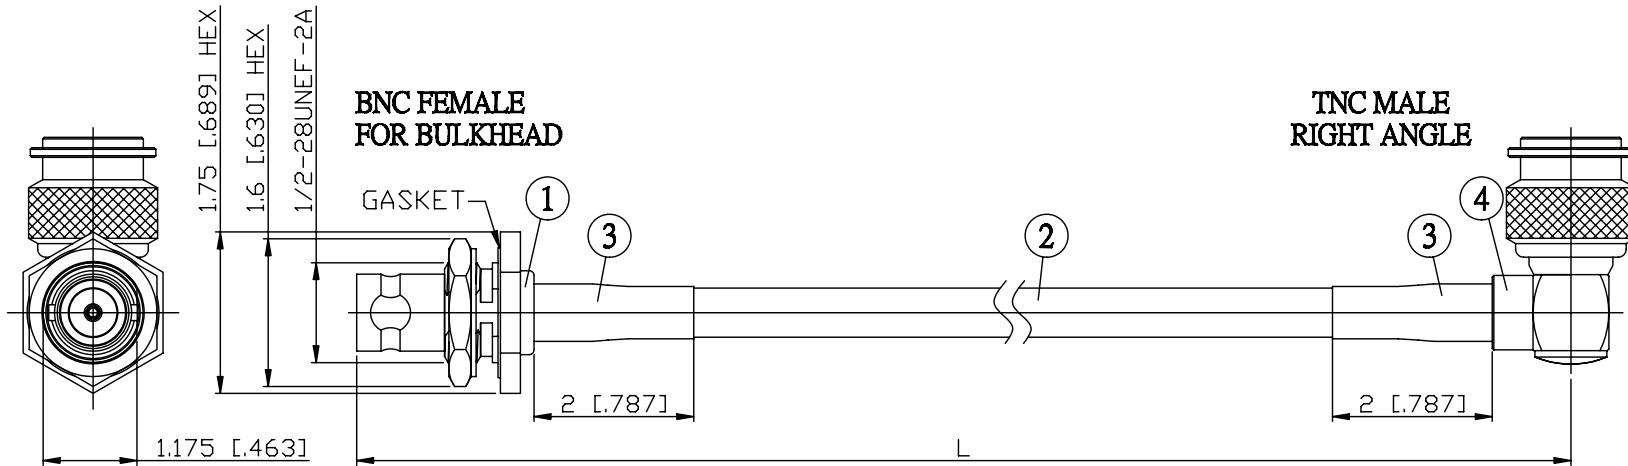

| NO. | COMPONENTS              | IMPEDANCE |
|-----|-------------------------|-----------|
| 1   | BNC FEMALE FOR BULKHEAD | 75 OHM    |
| 2   | RG59                    | 75 OHM    |
| 3   | HEAT SHRINKING TUBE     |           |
| 4   | TNC MALE RIGHT ANGLE    | 75 OHM    |

| JYE BAO P/N   | L<br>CM (INCH)         |
|---------------|------------------------|
| B85T39-59-15  | 15 (5.906)             |
| B85T39-59-30  | 30 (11.811)            |
| B85T39-59-50  | 50 (19.685)            |
| B85T39-59-100 | 100 (39.370)           |
| B85T39-59-150 | 150 (59.055)           |
| B85T39-59-200 | 200 (78.740)           |
| B85T39-59-XXX | CUSTOM<br>LENGTH IN CM |

MOUNTING HOLE

|   |   |
|---|---|
| LENGTH TOLERANCE<br>IS $\pm 1.5\%$ OR $\pm 10\text{MM}$ ,<br>WHICHEVER IS<br>GREATER. | <b>JYE BAO CO., LTD.</b><br>TAIPEI TAIWAN                           |
|   | DESCRIPTION CABLE ASSEMBLY BNC JACK<br>FOR BULKHEAD TO TNC PLUG R/A |
|   | JYE BAO DRAWING NO.<br>B85T39-59-XXX                                |