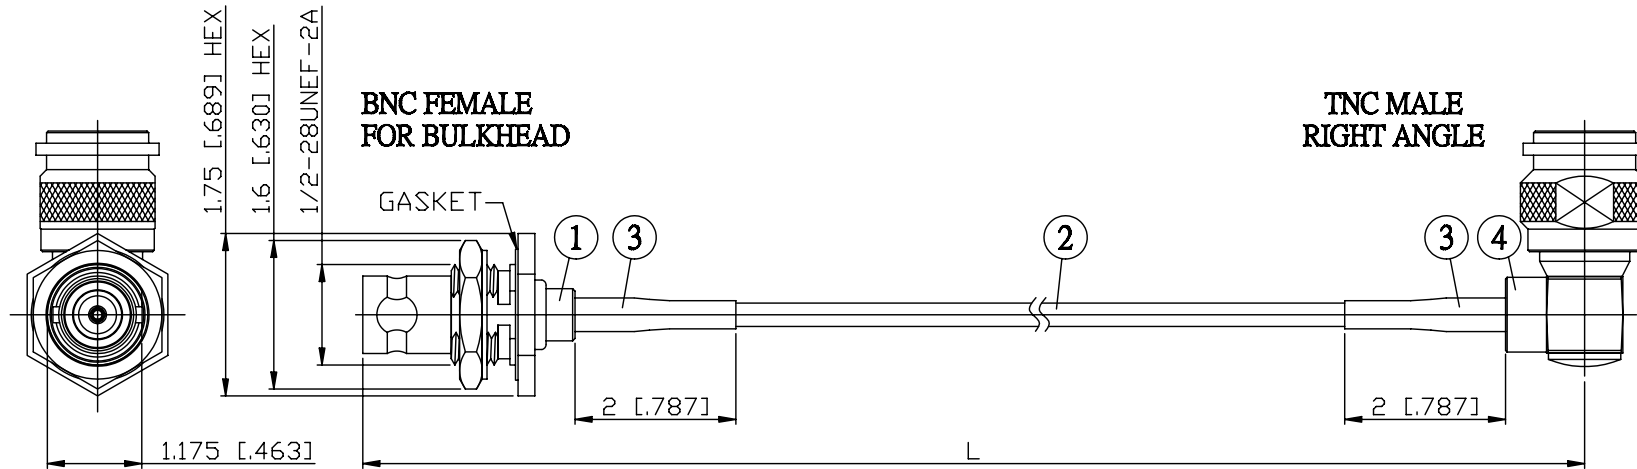

| NO. | COMPONENTS | IMPEDANCE |
|-----|--------------------------------|-----------|
| 1 | BNC FEMALE FOR BULKHEAD | 50 OHM |
| 2 | DOUBLE SHIELDED RG316(= RD316) | 50 OHM |
| 3 | HEAT SHRINKING TUBE | |
| 4 | TNC MALE RIGHT ANGLE | 50 OHM |

| JYE BAO P/N | L CM (INCH) |
|-----------------|------------------------|
| B85T39-316D-15 | 15 (5.906) |
| B85T39-316D-30 | 30 (11.811) |
| B85T39-316D-50 | 50 (19.685) |
| B85T39-316D-100 | 100 (39.370) |
| B85T39-316D-150 | 150 (59.055) |
| B85T39-316D-200 | 200 (78.740) |
| B85T39-316D-XXX | CUSTOM LENGTH IN CM |

| | |
|--|---|
| LENGTH TOLERANCE IS ±1.5% OR ±10MM, WHICHEVER IS GREATER. | JYE BAO CO., LTD. TAIPEI TAIWAN |
| | DESCRIPTION CABLE ASSEMBLY BNC JACK FOR BULKHEAD TO TNC PLUG R/A |
| | JYE BAO DRAWING NO. B85T39-316D-XXX |