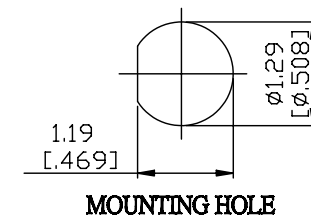

| NO. | COMPONENTS | IMPEDANCE |
|-----|--------------------------------|-----------|
| 1 | BNC FEMALE FOR BULKHEAD | 50 OHM |
| 2 | DOUBLE SHIELDED RG316(= RD316) | 50 OHM |
| 3 | HEAT SHRINKING TUBE | |
| 4 | TNC MALE RIGHT ANGLE | 50 OHM |

| JYE BAO P/N | L CM (INCH) |
|-----------------|------------------------|
| B85T39-316D-15 | 15 (5.906) |
| B85T39-316D-30 | 30 (11.811) |
| B85T39-316D-50 | 50 (19.685) |
| B85T39-316D-100 | 100 (39.370) |
| B85T39-316D-150 | 150 (59.055) |
| B85T39-316D-200 | 200 (78.740) |
| B85T39-316D-XXX | CUSTOM LENGTH IN CM |

| | |
|--|---|
| LENGTH TOLERANCE IS ±1.5% OR ±10MM, WHICHEVER IS GREATER. | JYE BAO CO., LTD. TAIPEI TAIWAN |
| | DESCRIPTION CABLE ASSEMBLY BNC JACK FOR BULKHEAD TO TNC PLUG R/A |
| | JYE BAO DRAWING NO. B85T39-316D-XXX |