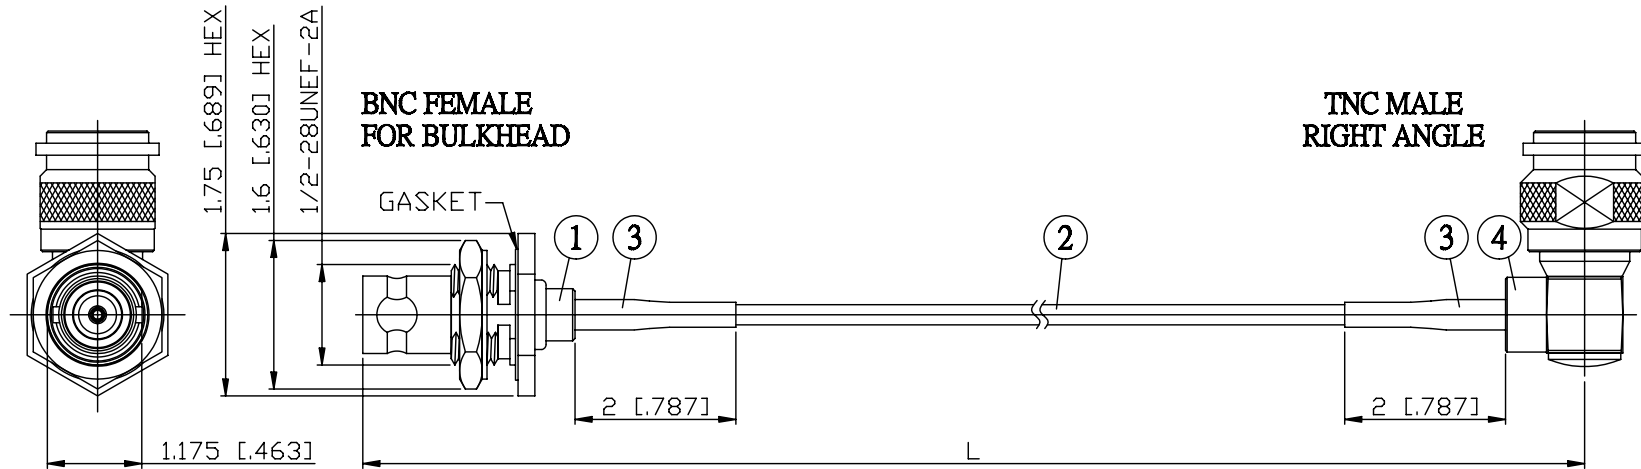

NO.	COMPONENTS	IMPEDANCE
1	BNC FEMALE FOR BULKHEAD	50 OHM
2	RG316	50 OHM
3	HEAT SHRINKING TUBE	
4	TNC MALE RIGHT ANGLE	50 OHM

JYE BAO P/N	L CM (INCH)
B85T39-316-15	15 (5.906)
B85T39-316-30	30 (11.811)
B85T39-316-50	50 (19.685)
B85T39-316-100	100 (39.370)
B85T39-316-150	150 (59.055)
B85T39-316-200	200 (78.740)
B85T39-316-XXX	CUSTOM LENGTH IN CM

LENGTH TOLERANCE IS ±1.5% OR ±10MM, WHICHEVER IS GREATER.	JYE BAO CO., LTD. TAIPEI TAIWAN
	DESCRIPTION CABLE ASSEMBLY BNC JACK FOR BULKHEAD TO TNC PLUG R/A
	JYE BAO DRAWING NO. B85T39-316-XXXX