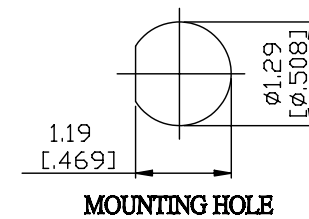

NO.	COMPONENTS	IMPEDANCE
1	BNC FEMALE FOR BULKHEAD	50 OHM
2	RG316	50 OHM
3	HEAT SHRINKING TUBE	
4	TNC MALE RIGHT ANGLE	50 OHM

JYE BAO P/N	L CM (INCH)
B85T39-316-15	15 (5.906)
B85T39-316-30	30 (11.811)
B85T39-316-50	50 (19.685)
B85T39-316-100	100 (39.370)
B85T39-316-150	150 (59.055)
B85T39-316-200	200 (78.740)
B85T39-316-XXX	CUSTOM LENGTH IN CM

LENGTH TOLERANCE IS ±1.5% OR ±10MM, WHICHEVER IS GREATER.	JYE BAO CO., LTD. TAIPEI TAIWAN
	DESCRIPTION CABLE ASSEMBLY BNC JACK FOR BULKHEAD TO TNC PLUG R/A
	JYE BAO DRAWING NO. B85T39-316-XXXX