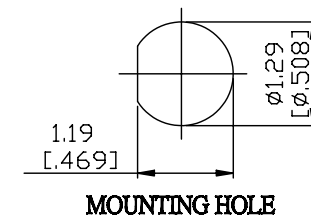

NO.	COMPONENTS	IMPEDANCE
1	BNC FEMALE FOR BULKHEAD	50 OHM
2	RG142	50 OHM
3	HEAT SHRINKING TUBE	
4	TNC MALE RIGHT ANGLE	50 OHM

JYE BAO P/N	L CM (INCH)
B85T39-142-15	15 (5.906)
B85T39-142-30	30 (11.811)
B85T39-142-50	50 (19.685)
B85T39-142-100	100 (39.370)
B85T39-142-150	150 (59.055)
B85T39-142-200	200 (78.740)
B85T39-142-XXX	CUSTOM LENGTH IN CM

<b>LENGTH TOLERANCE IS ±1.5% OR ±10MM, WHICHEVER IS GREATER.</b>	<b>JYE BAO CO., LTD.</b> TAIPEI TAIWAN
	DESCRIPTION <b>CABLE ASSEMBLY BNC JACK FOR BULKHEAD TO TNC PLUG R/A</b>
	JYE BAO DRAWING NO. <b>B85T39-142-XXX</b>