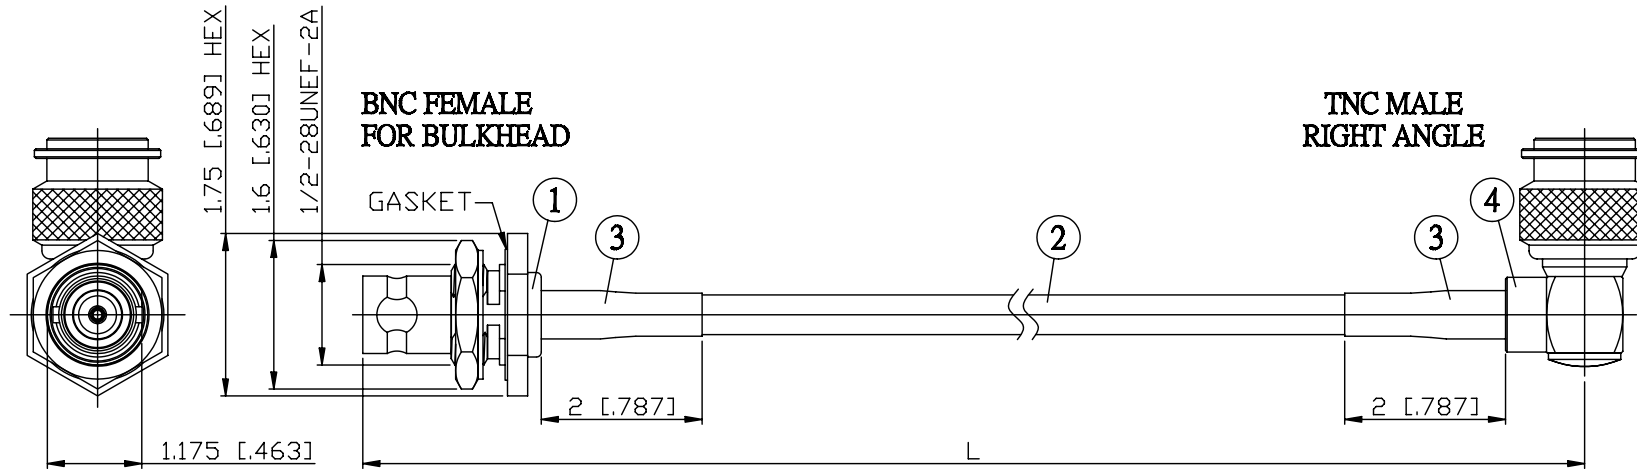

NO.	COMPONENTS	IMPEDANCE
1	BNC FEMALE FOR BULKHEAD	50 OHM
2	RG142	50 OHM
3	HEAT SHRINKING TUBE	
4	TNC MALE RIGHT ANGLE	50 OHM

JYE BAO P/N	L CM (INCH)
B85T39-142-15	15 (5.906)
B85T39-142-30	30 (11.811)
B85T39-142-50	50 (19.685)
B85T39-142-100	100 (39.370)
B85T39-142-150	150 (59.055)
B85T39-142-200	200 (78.740)
B85T39-142-XXX	CUSTOM LENGTH IN CM

<b>LENGTH TOLERANCE IS ±1.5% OR ±10MM, WHICHEVER IS GREATER.</b>	<b>JYE BAO CO., LTD.</b> TAIPEI TAIWAN
	DESCRIPTION <b>CABLE ASSEMBLY BNC JACK FOR BULKHEAD TO TNC PLUG R/A</b>
	JYE BAO DRAWING NO. <b>B85T39-142-XXX</b>