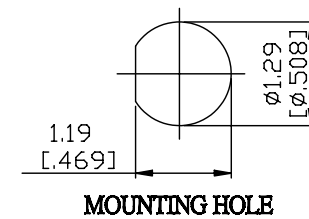

NO.	COMPONENTS	IMPEDANCE
1	BNC FEMALE FOR BULKHEAD	50 OHM
2	.141" TIN PLATED SEMI-RIGID CABLE (TIN PLATED RG402)	50 OHM
3	TNC MALE RIGHT ANGLE	50 OHM

JYE BAO P/N	L CM (INCH)
B85T39-141T-15	15 (5.906)
B85T39-141T-30	30 (11.811)
B85T39-141T-50	50 (19.685)
B85T39-141T-100	100 (39.370)
B85T39-141T-150	150 (59.055)
B85T39-141T-200	200 (78.740)
B85T39-141T-XXX	CUSTOM LENGTH IN CM

<b>LENGTH TOLERANCE IS ±1.5% OR ±10MM, WHICHEVER IS GREATER.</b>	<b>JYE BAO CO., LTD.</b> TAIPEI TAIWAN
	DESCRIPTION <b>CABLE ASSEMBLY BNC JACK FOR BULKHEAD TO TNC PLUG R/A</b>
	JYE BAO DRAWING NO. <b>B85T39-141T-XXX</b>