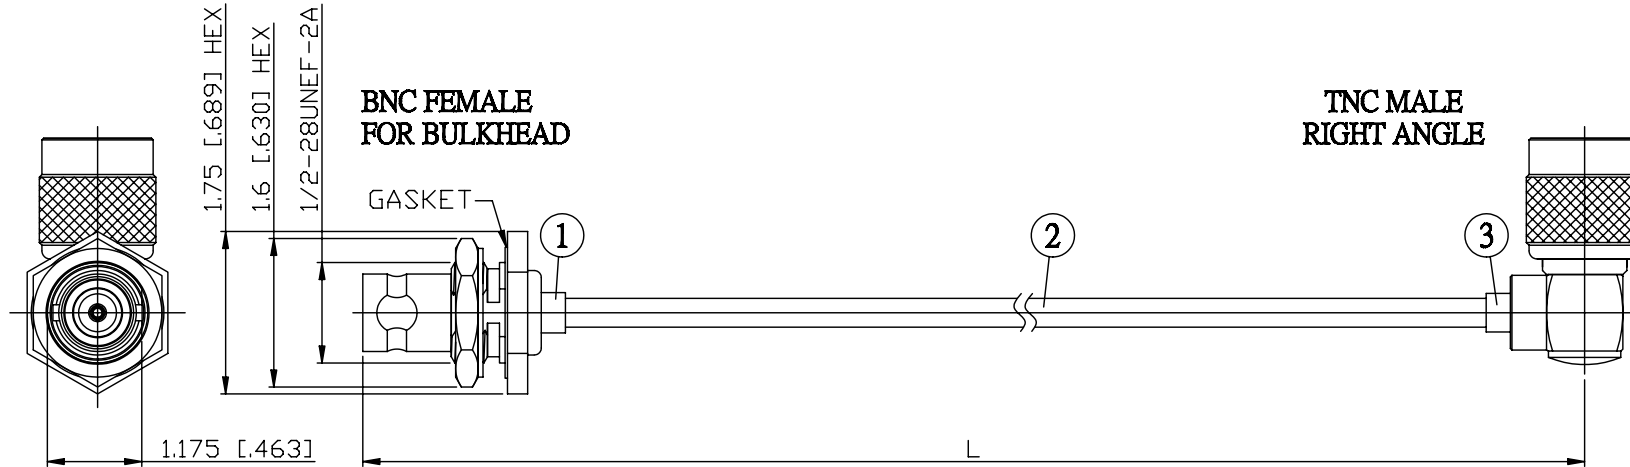

NO.	COMPONENTS	IMPEDANCE
1	BNC FEMALE FOR BULKHEAD	50 OHM
2	.141" TIN PLATED SEMI-RIGID CABLE (TIN PLATED RG402)	50 OHM
3	TNC MALE RIGHT ANGLE	50 OHM

JYE BAO P/N	L CM (INCH)
B85T39-141T-15	15 (5.906)
B85T39-141T-30	30 (11.811)
B85T39-141T-50	50 (19.685)
B85T39-141T-100	100 (39.370)
B85T39-141T-150	150 (59.055)
B85T39-141T-200	200 (78.740)
B85T39-141T-XXX	CUSTOM LENGTH IN CM

<b>LENGTH TOLERANCE IS ±1.5% OR ±10MM, WHICHEVER IS GREATER.</b>	<b>JYE BAO CO., LTD.</b> TAIPEI TAIWAN
	DESCRIPTION <b>CABLE ASSEMBLY BNC JACK FOR BULKHEAD TO TNC PLUG R/A</b>
	JYE BAO DRAWING NO. <b>B85T39-141T-XXX</b>