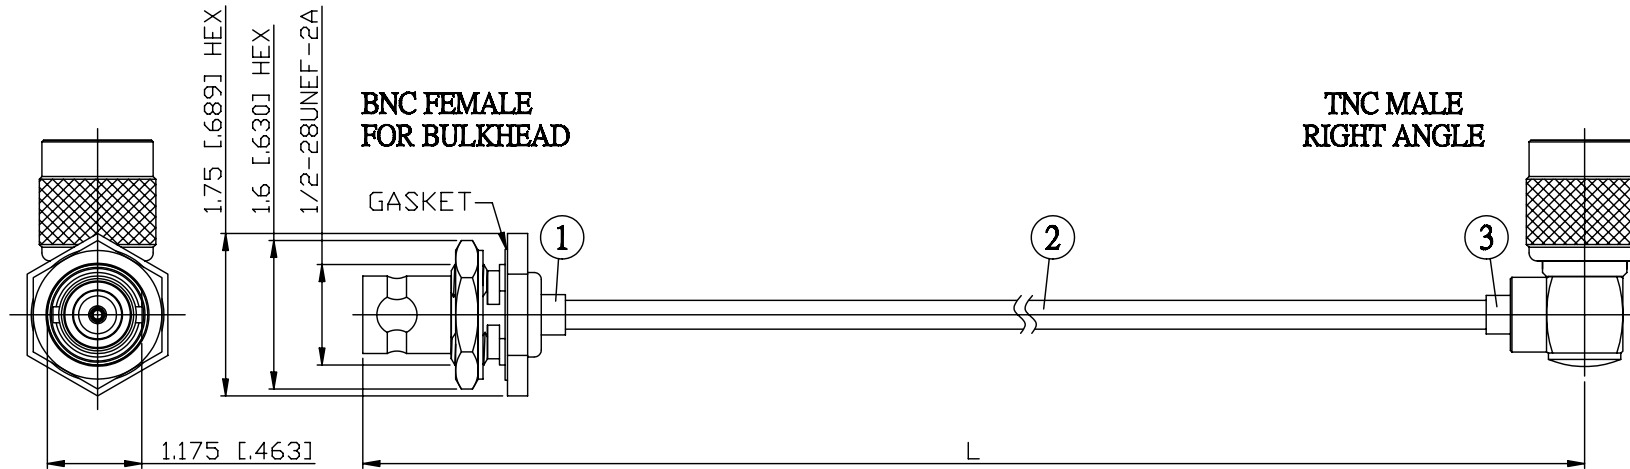

NO.	COMPONENTS	IMPEDANCE
1	BNC FEMALE FOR BULKHEAD	50 OHM
2	.141" HANDBENDABLE CABLE (= JYEBAO P/N .141SRF-W-P-50)	50 OHM
3	TNC MALE RIGHT ANGLE	50 OHM

JYE BAO P/N	L CM (INCH)
B85T39-141S-15	15 (5.906)
B85T39-141S-30	30 (11.811)
B85T39-141S-50	50 (19.685)
B85T39-141S-100	100 (39.370)
B85T39-141S-150	150 (59.055)
B85T39-141S-200	200 (78.740)
B85T39-141S-XXX	CUSTOM LENGTH IN CM

MOUNTING HOLE

LENGTH TOLERANCE IS $\pm 1.5\%$ OR $\pm 10\text{MM}$ , WHICHEVER IS GREATER.	<b>JYE BAO CO., LTD.</b> TAIPEI TAIWAN
	DESCRIPTION CABLE ASSEMBLY BNC JACK FOR BULKHEAD TO TNC PLUG R/A
	JYE BAO DRAWING NO. B85T39-141S-XXX