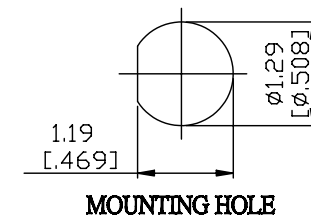

NO.	COMPONENTS	IMPEDANCE
1	BNC FEMALE FOR BULKHEAD	50 OHM
2	.141" HANDBENDABLE CABLE (= JYEBAO P/N .141SRF-W-P-50)	50 OHM
3	TNC MALE RIGHT ANGLE	50 OHM

JYE BAO P/N	L CM (INCH)
B85T39-141S-15	15 (5.906)
B85T39-141S-30	30 (11.811)
B85T39-141S-50	50 (19.685)
B85T39-141S-100	100 (39.370)
B85T39-141S-150	150 (59.055)
B85T39-141S-200	200 (78.740)
B85T39-141S-XXX	CUSTOM LENGTH IN CM

MOUNTING HOLE

LENGTH TOLERANCE IS $\pm 1.5\%$ OR $\pm 10\text{MM}$ , WHICHEVER IS GREATER.	<b>JYE BAO CO., LTD.</b> TAIPEI TAIWAN
	DESCRIPTION CABLE ASSEMBLY BNC JACK FOR BULKHEAD TO TNC PLUG R/A
	JYE BAO DRAWING NO. B85T39-141S-XXX