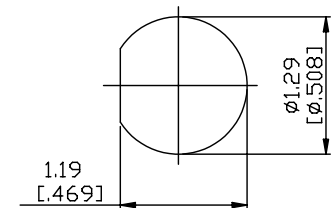

NO.	COMPONENTS	IMPEDANCE
1	BNC FEMALE FOR BULKHEAD	50 OHM
2	JBY240	50 OHM
3	HEAT SHRINKING TUBE	
4	TNC MALE	50 OHM

JYE BAO P/N	L CM (INCH)
B85T30-L240-15	15 (5.906)
B85T30-L240-30	30 (11.811)
B85T30-L240-50	50 (19.685)
B85T30-L240-100	100 (39.370)
B85T30-L240-150	150 (59.055)
B85T30-L240-200	200 (78.740)
B85T30-L240-XXX	CUSTOM LENGTH IN CM

MOUNTING HOLE

LENGTH TOLERANCE IS $\pm 1.5\%$ OR $\pm 10\text{MM}$, WHICHEVER IS GREATER.	JYE BAO CO., LTD. TAIPEI TAIWAN
	DESCRIPTION CABLE ASSEMBLY BNC JACK FOR BULKHEAD TO TNC PLUG
	JYE BAO DRAWING NO. B85T30-L240-XXX