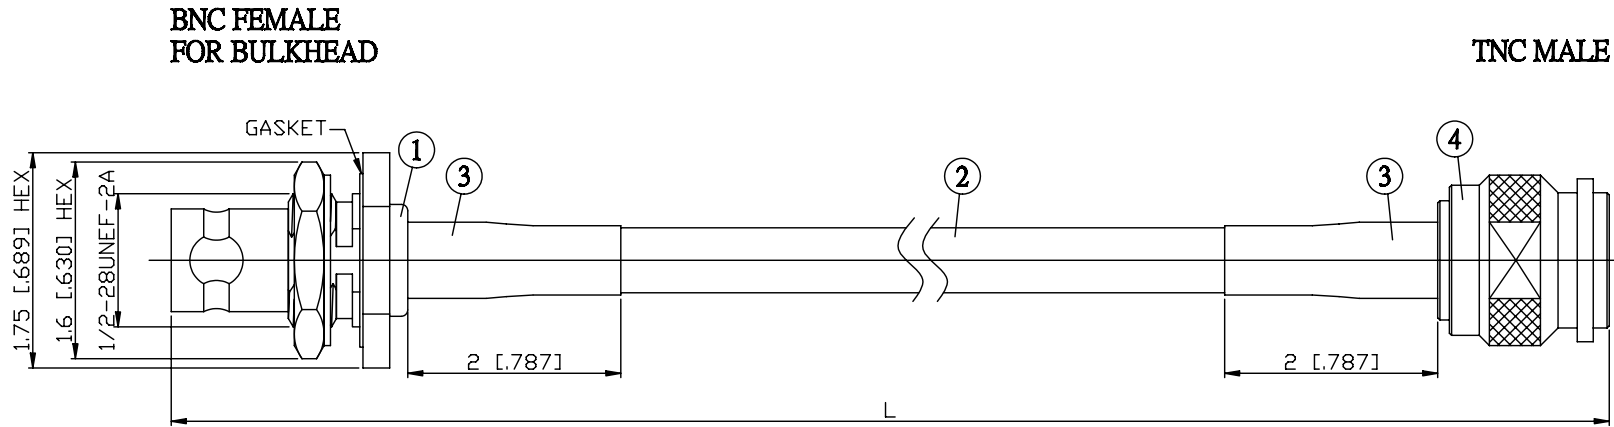

NO.	COMPONENTS	IMPEDANCE
1	BNC FEMALE FOR BULKHEAD	50 OHM
2	JBY240	50 OHM
3	HEAT SHRINKING TUBE	
4	TNC MALE	50 OHM

JYE BAO P/N	L CM (INCH)
B85T30-L240-15	15 (5.906)
B85T30-L240-30	30 (11.811)
B85T30-L240-50	50 (19.685)
B85T30-L240-100	100 (39.370)
B85T30-L240-150	150 (59.055)
B85T30-L240-200	200 (78.740)
B85T30-L240-XXX	CUSTOM LENGTH IN CM

MOUNTING HOLE

LENGTH TOLERANCE IS $\pm 1.5\%$ OR $\pm 10\text{MM}$, WHICHEVER IS GREATER.	JYE BAO CO., LTD. TAIPEI TAIWAN
	DESCRIPTION CABLE ASSEMBLY BNC JACK FOR BULKHEAD TO TNC PLUG
	JYE BAO DRAWING NO. B85T30-L240-XXX