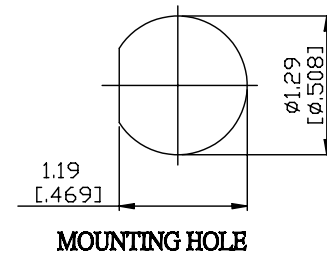

NO.	COMPONENTS	IMPEDANCE
1	BNC FEMALE FOR BULKHEAD	50 OHM
2	JBY100	50 OHM
3	HEAT SHRINKING TUBE	
4	TNC MALE	50 OHM

JYE BAO P/N	L CM (INCH)
B85T30-L100-15	15 (5.906)
B85T30-L100-30	30 (11.811)
B85T30-L100-50	50 (19.685)
B85T30-L100-100	100 (39.370)
B85T30-L100-150	150 (59.055)
B85T30-L100-200	200 (78.740)
B85T30-L100-XXX	CUSTOM LENGTH IN CM

LENGTH TOLERANCE IS ±1.5% OR ±10MM, WHICHEVER IS GREATER.	JYE BAO CO., LTD.	
	TAIPEI TAIWAN	
	DESCRIPTION	CABLE ASSEMBLY BNC JACK FOR BULKHEAD TO TNC PLUG
JYE BAO DRAWING NO.	B85T30-L100-XXX	