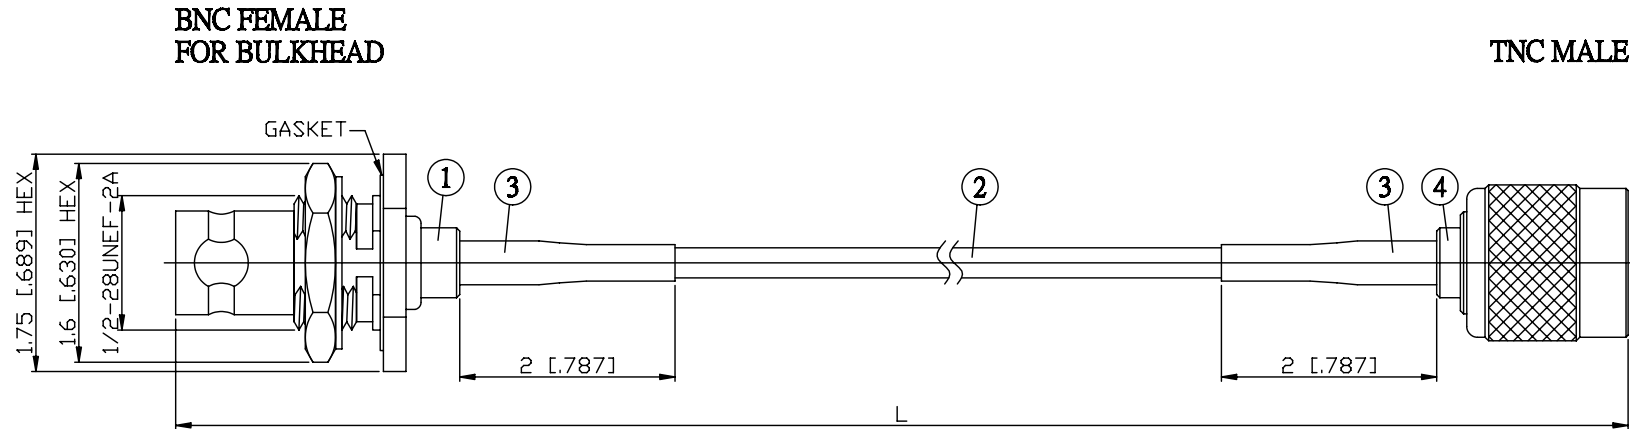

NO.	COMPONENTS	IMPEDANCE
1	BNC FEMALE FOR BULKHEAD	50 OHM
2	JBY100	50 OHM
3	HEAT SHRINKING TUBE	
4	TNC MALE	50 OHM

JYE BAO P/N	L CM (INCH)
B85T30-L100-15	15 (5.906)
B85T30-L100-30	30 (11.811)
B85T30-L100-50	50 (19.685)
B85T30-L100-100	100 (39.370)
B85T30-L100-150	150 (59.055)
B85T30-L100-200	200 (78.740)
B85T30-L100-XXX	CUSTOM LENGTH IN CM

LENGTH TOLERANCE IS ±1.5% OR ±10MM, WHICHEVER IS GREATER.	JYE BAO CO., LTD.	
	TAIPEI TAIWAN	
	DESCRIPTION	CABLE ASSEMBLY BNC JACK FOR BULKHEAD TO TNC PLUG
JYE BAO DRAWING NO.	B85T30-L100-XXX	