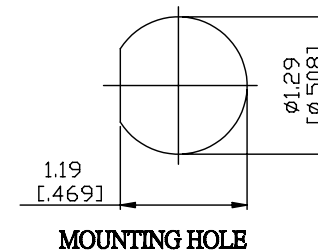

NO.	COMPONENTS	IMPEDANCE
1	BNC FEMALE FOR BULKHEAD	50 OHM
2	.085" TIN PLATED SEMI-RIGID CABLE (TIN PLATED RG405)	50 OHM
3	TNC MALE	50 OHM

JYE BAO P/N	L CM (INCH)
B85T30-85T-15	15 (5.906)
B85T30-85T-30	30 (11.811)
B85T30-85T-50	50 (19.685)
B85T30-85T-100	100 (39.370)
B85T30-85T-150	150 (59.055)
B85T30-85T-200	200 (78.740)
B85T30-85T-XXX	CUSTOM LENGTH IN CM

LENGTH TOLERANCE IS $\pm 1.5\%$ OR $\pm 10\text{MM}$, WHICHEVER IS GREATER.	JYE BAO CO., LTD. TAIPEI TAIWAN
	DESCRIPTION CABLE ASSEMBLY BNC JACK FOR BULKHEAD TO TNC PLUG
	JYE BAO DRAWING NO. B85T30-85T-XXX