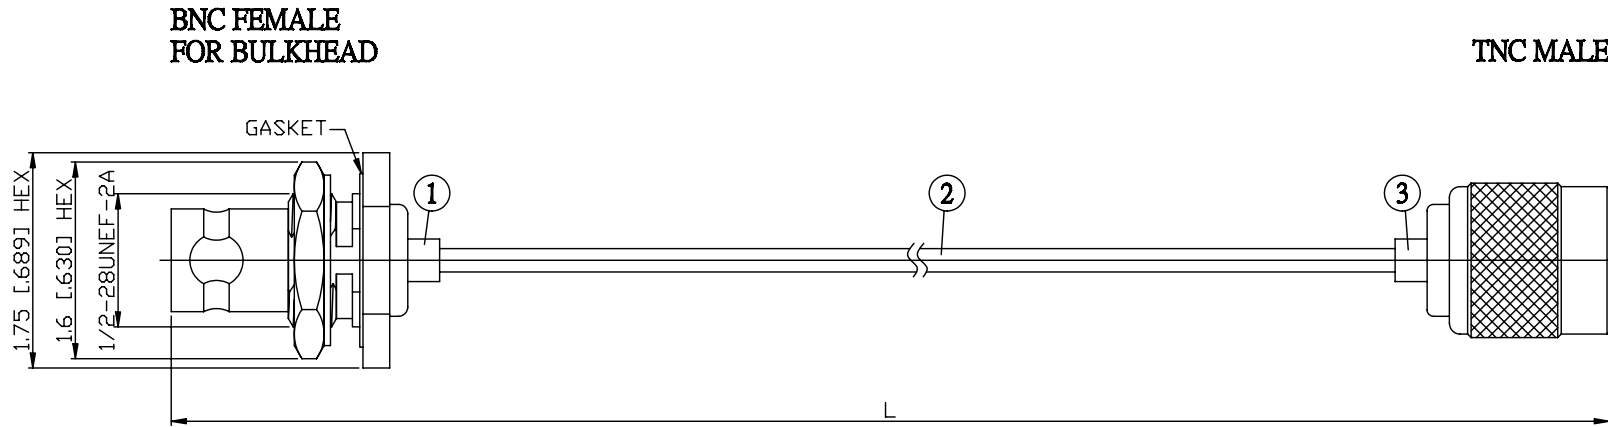

NO.	COMPONENTS	IMPEDANCE
1	BNC FEMALE FOR BULKHEAD	50 OHM
2	.085" TIN PLATED SEMI-RIGID CABLE (TIN PLATED RG405)	50 OHM
3	TNC MALE	50 OHM

JYE BAO P/N	L CM (INCH)
B85T30-85T-15	15 (5.906)
B85T30-85T-30	30 (11.811)
B85T30-85T-50	50 (19.685)
B85T30-85T-100	100 (39.370)
B85T30-85T-150	150 (59.055)
B85T30-85T-200	200 (78.740)
B85T30-85T-XXX	CUSTOM LENGTH IN CM

LENGTH TOLERANCE IS $\pm 1.5\%$ OR $\pm 10\text{MM}$, WHICHEVER IS GREATER.	JYE BAO CO., LTD. TAIPEI TAIWAN
	DESCRIPTION CABLE ASSEMBLY BNC JACK FOR BULKHEAD TO TNC PLUG
	JYE BAO DRAWING NO. B85T30-85T-XXX