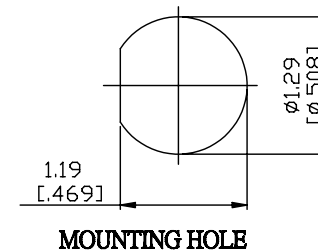

NO.	COMPONENTS	IMPEDANCE
1	BNC FEMALE FOR BULKHEAD	50 OHM
2	.085" HANDBENDABLE CABLE (= JYBAO P/N .085SRF-W-P-50)	50 OHM
3	TNC MALE	50 OHM

JYE BAO P/N	L CM (INCH)
B85T30-85S-15	15 (5.906)
B85T30-85S-30	30 (11.811)
B85T30-85S-50	50 (19.685)
B85T30-85S-100	100 (39.370)
B85T30-85S-150	150 (59.055)
B85T30-85S-200	200 (78.740)
B85T30-85S-XXX	CUSTOM LENGTH IN CM

LENGTH TOLERANCE IS $\pm 1.5\%$ OR $\pm 10\text{MM}$, WHICHEVER IS GREATER.	JYE BAO CO., LTD. TAIPEI TAIWAN
	DESCRIPTION CABLE ASSEMBLY BNC JACK FOR BULKHEAD TO TNC PLUG
	JYE BAO DRAWING NO. B85T30-85S-XXX