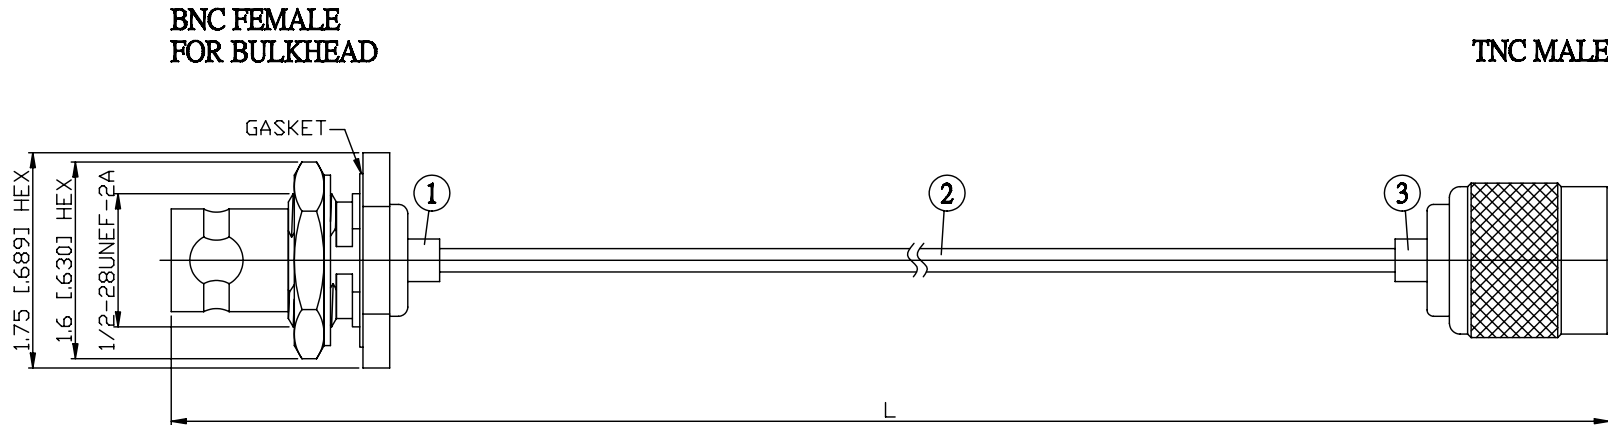

NO.	COMPONENTS	IMPEDANCE
1	BNC FEMALE FOR BULKHEAD	50 OHM
2	.085" HANDBENDABLE CABLE (= JYBAO P/N .085SRF-W-P-50)	50 OHM
3	TNC MALE	50 OHM

JYE BAO P/N	L CM (INCH)
B85T30-85S-15	15 (5.906)
B85T30-85S-30	30 (11.811)
B85T30-85S-50	50 (19.685)
B85T30-85S-100	100 (39.370)
B85T30-85S-150	150 (59.055)
B85T30-85S-200	200 (78.740)
B85T30-85S-XXX	CUSTOM LENGTH IN CM

LENGTH TOLERANCE IS $\pm 1.5\%$ OR $\pm 10\text{MM}$, WHICHEVER IS GREATER.	JYE BAO CO., LTD. TAIPEI TAIWAN
	DESCRIPTION CABLE ASSEMBLY BNC JACK FOR BULKHEAD TO TNC PLUG
	JYE BAO DRAWING NO. B85T30-85S-XXX