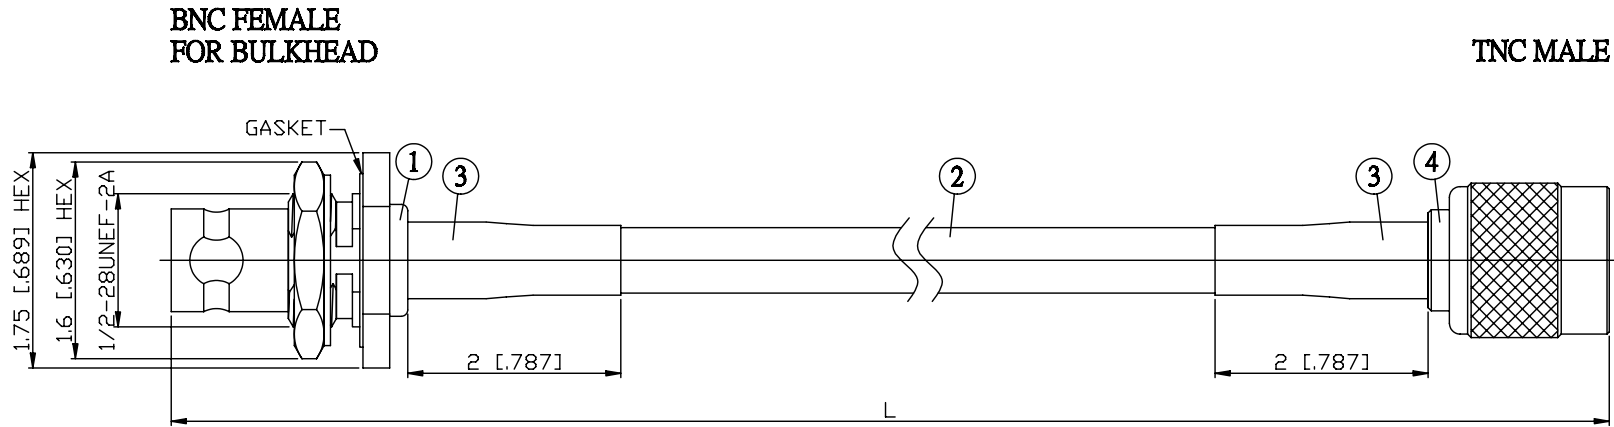

NO.	COMPONENTS	IMPEDANCE
1	BNC FEMALE FOR BULKHEAD	75 OHM
2	RG59	75 OHM
3	HEAT SHRINKING TUBE	
4	TNC MALE	75 OHM

JYE BAO P/N	L CM (INCH)
B85T30-59-15	15 (5.906)
B85T30-59-30	30 (11.811)
B85T30-59-50	50 (19.685)
B85T30-59-100	100 (39.370)
B85T30-59-150	150 (59.055)
B85T30-59-200	200 (78.740)
B85T30-59-XXX	CUSTOM LENGTH IN CM

MOUNTING HOLE

LENGTH TOLERANCE IS $\pm 1.5\%$ OR $\pm 10\text{MM}$, WHICHEVER IS GREATER.	JYE BAO CO., LTD. TAIPEI TAIWAN
	DESCRIPTION CABLE ASSEMBLY BNC JACK FOR BULKHEAD TO TNC PLUG
	JYE BAO DRAWING NO. B85T30-59-XXX