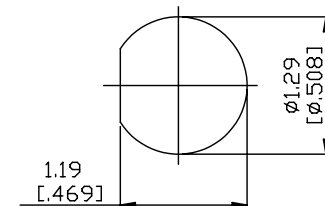

NO.	COMPONENTS	IMPEDANCE
1	BNC FEMALE FOR BULKHEAD	75 OHM
2	RG59	75 OHM
3	HEAT SHRINKING TUBE	
4	TNC MALE	75 OHM

JYE BAO P/N	L CM (INCH)
B85T30-59-15	15 (5.906)
B85T30-59-30	30 (11.811)
B85T30-59-50	50 (19.685)
B85T30-59-100	100 (39.370)
B85T30-59-150	150 (59.055)
B85T30-59-200	200 (78.740)
B85T30-59-XXX	CUSTOM LENGTH IN CM

MOUNTING HOLE

LENGTH TOLERANCE IS $\pm 1.5\%$ OR $\pm 10\text{MM}$, WHICHEVER IS GREATER.	JYE BAO CO., LTD. TAIPEI TAIWAN
	DESCRIPTION CABLE ASSEMBLY BNC JACK FOR BULKHEAD TO TNC PLUG
	JYE BAO DRAWING NO. B85T30-59-XXX