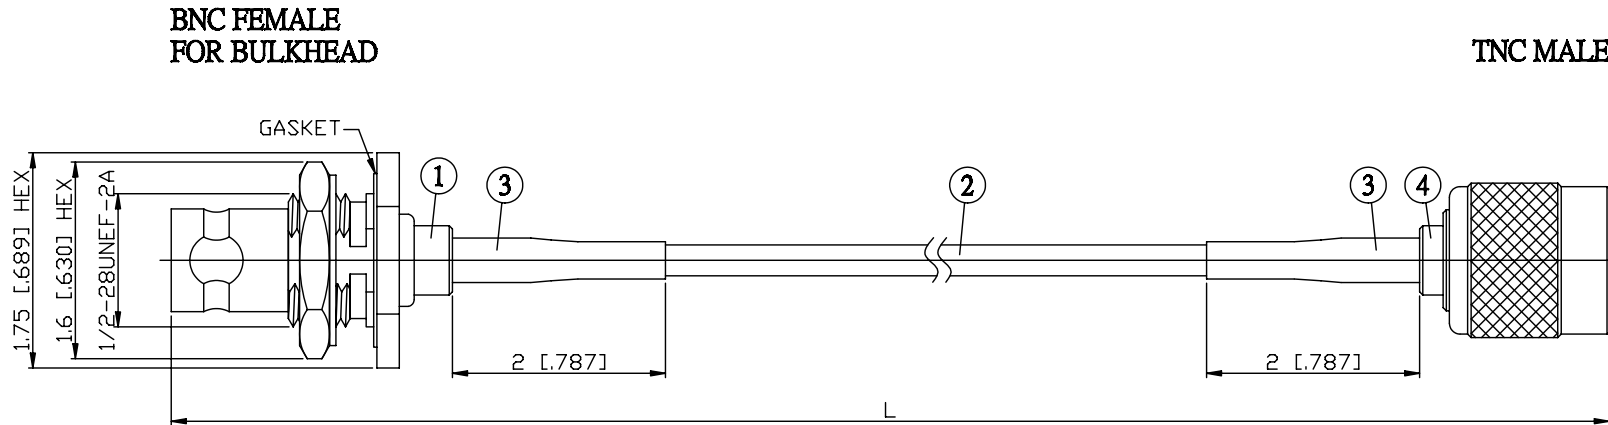

NO.	COMPONENTS	IMPEDANCE
1	BNC FEMALE FOR BULKHEAD	50 OHM
2	DOUBLE SHIELDED RG316(= RD316)	50 OHM
3	HEAT SHRINKING TUBE	
4	TNC MALE	50 OHM

JYE BAO P/N	L CM (INCH)
B85T30-316D-15	15 (5.906)
B85T30-316D-30	30 (11.811)
B85T30-316D-50	50 (19.685)
B85T30-316D-100	100 (39.370)
B85T30-316D-150	150 (59.055)
B85T30-316D-200	200 (78.740)
B85T30-316D-XXX	CUSTOM LENGTH IN CM

LENGTH TOLERANCE IS $\pm 1.5\%$ OR $\pm 10\text{MM}$, WHICHEVER IS GREATER.	JYE BAO CO., LTD. TAIPEI TAIWAN
	DESCRIPTION CABLE ASSEMBLY BNC JACK FOR BULKHEAD TO TNC PLUG
	JYE BAO DRAWING NO. B85T30-316D-XXX