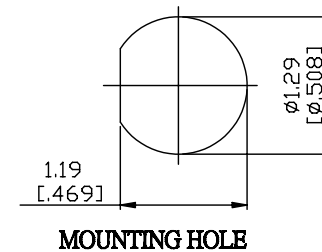

NO.	COMPONENTS	IMPEDANCE
1	BNC FEMALE FOR BULKHEAD	50 OHM
2	DOUBLE SHIELDED RG316(= RD316)	50 OHM
3	HEAT SHRINKING TUBE	
4	TNC MALE	50 OHM

JYE BAO P/N	L CM (INCH)
B85T30-316D-15	15 (5.906)
B85T30-316D-30	30 (11.811)
B85T30-316D-50	50 (19.685)
B85T30-316D-100	100 (39.370)
B85T30-316D-150	150 (59.055)
B85T30-316D-200	200 (78.740)
B85T30-316D-XXX	CUSTOM LENGTH IN CM

LENGTH TOLERANCE IS $\pm 1.5\%$ OR $\pm 10\text{MM}$, WHICHEVER IS GREATER.	JYE BAO CO., LTD. TAIPEI TAIWAN
	DESCRIPTION CABLE ASSEMBLY BNC JACK FOR BULKHEAD TO TNC PLUG
	JYE BAO DRAWING NO. B85T30-316D-XXX