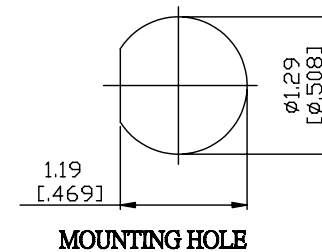

NO.	COMPONENTS	IMPEDANCE
1	BNC FEMALE FOR BULKHEAD	50 OHM
2	.141" TIN PLATED SEMI-RIGID CABLE (TIN PLATED RG402)	50 OHM
3	TNC MALE	50 OHM

JYE BAO P/N	L CM (INCH)
B85T30-141T-15	15 (5.906)
B85T30-141T-30	30 (11.811)
B85T30-141T-50	50 (19.685)
B85T30-141T-100	100 (39.370)
B85T30-141T-150	150 (59.055)
B85T30-141T-200	200 (78.740)
B85T30-141T-XXX	CUSTOM LENGTH IN CM

LENGTH TOLERANCE IS $\pm 1.5\%$ OR $\pm 10\text{MM}$, WHICHEVER IS GREATER.	JYE BAO CO., LTD. TAIPEI TAIWAN
	DESCRIPTION CABLE ASSEMBLY BNC JACK FOR BULKHEAD TO TNC PLUG
	JYE BAO DRAWING NO. B85T30-141T-XXX