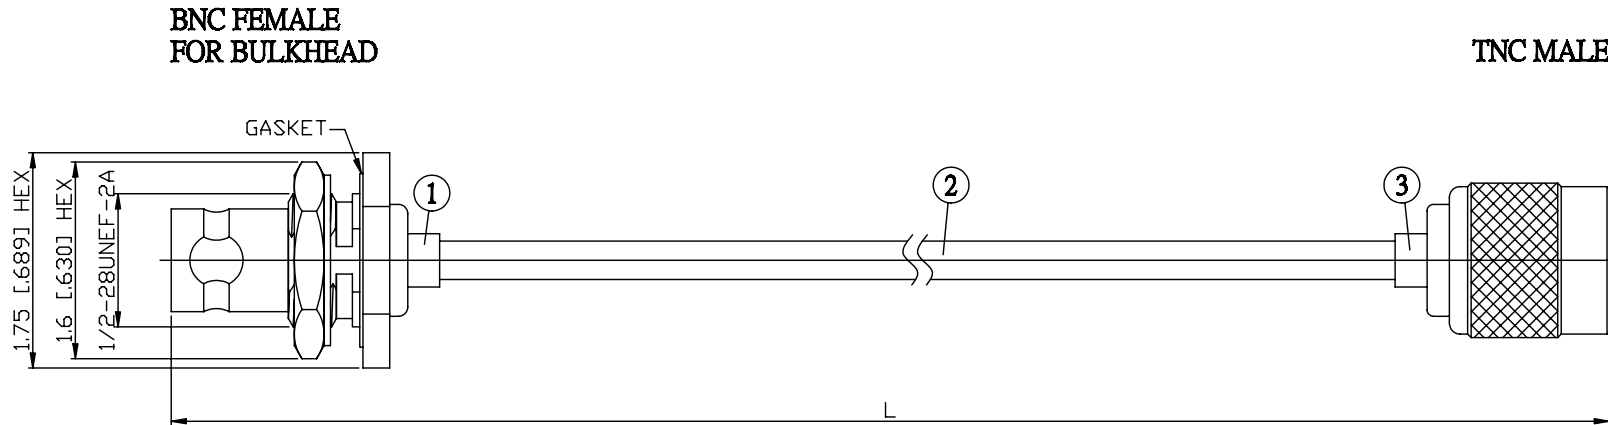

NO.	COMPONENTS	IMPEDANCE
1	BNC FEMALE FOR BULKHEAD	50 OHM
2	.141" TIN PLATED SEMI-RIGID CABLE (TIN PLATED RG402)	50 OHM
3	TNC MALE	50 OHM

JYE BAO P/N	L CM (INCH)
B85T30-141T-15	15 (5.906)
B85T30-141T-30	30 (11.811)
B85T30-141T-50	50 (19.685)
B85T30-141T-100	100 (39.370)
B85T30-141T-150	150 (59.055)
B85T30-141T-200	200 (78.740)
B85T30-141T-XXX	CUSTOM LENGTH IN CM

LENGTH TOLERANCE IS $\pm 1.5\%$ OR $\pm 10\text{MM}$, WHICHEVER IS GREATER.	JYE BAO CO., LTD. TAIPEI TAIWAN
	DESCRIPTION CABLE ASSEMBLY BNC JACK FOR BULKHEAD TO TNC PLUG
	JYE BAO DRAWING NO. B85T30-141T-XXX