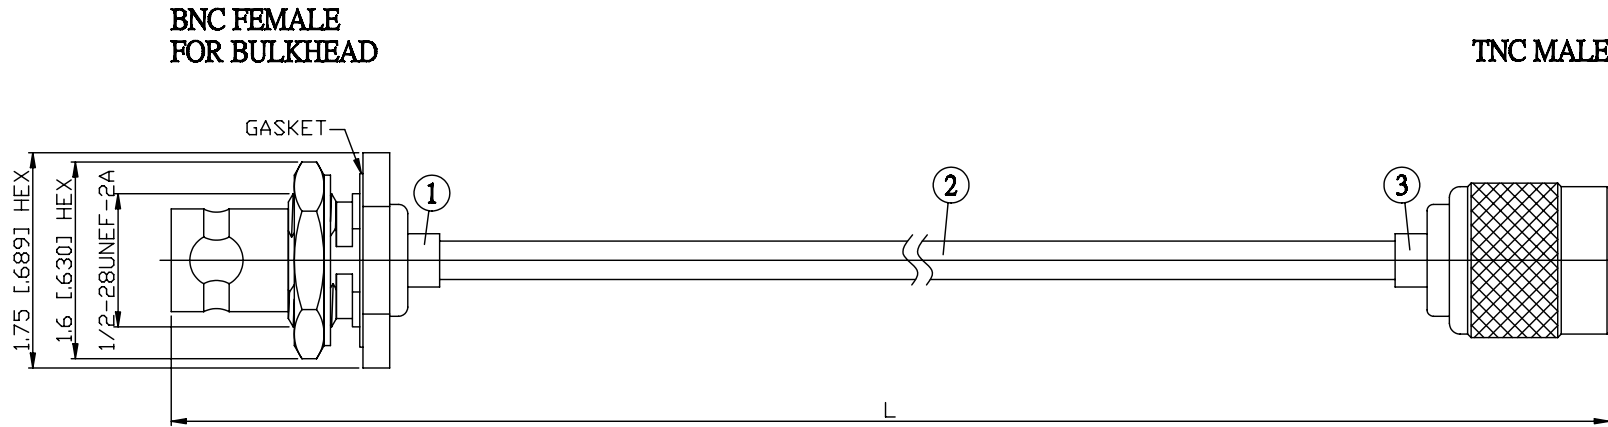

NO.	COMPONENTS	IMPEDANCE
1	BNC FEMALE FOR BULKHEAD	50 OHM
2	.141" HANDBENDABLE CABLE (= JYEBAO P/N .141SRF-W-P-50)	50 OHM
3	TNC MALE	50 OHM

JYE BAO P/N	L CM (INCH)
B85T30-141S-15	15 (5.906)
B85T30-141S-30	30 (11.811)
B85T30-141S-50	50 (19.685)
B85T30-141S-100	100 (39.370)
B85T30-141S-150	150 (59.055)
B85T30-141S-200	200 (78.740)
B85T30-141S-XXX	CUSTOM LENGTH IN CM

LENGTH TOLERANCE IS $\pm 1.5\%$ OR $\pm 10\text{MM}$ , WHICHEVER IS GREATER.	<b>JYE BAO CO., LTD.</b> TAIPEI TAIWAN
	DESCRIPTION CABLE ASSEMBLY BNC JACK FOR BULKHEAD TO TNC PLUG
	JYE BAO DRAWING NO. B85T30-141S-XXX