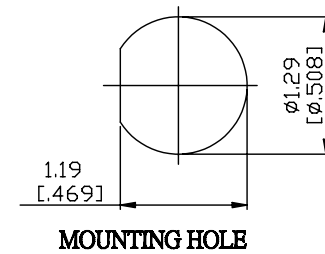

NO.	COMPONENTS	IMPEDANCE
1	BNC FEMALE FOR BULKHEAD	50 OHM
2	.141" HANDBENDABLE CABLE (= JYEBAO P/N .141SRF-W-P-50)	50 OHM
3	TNC MALE	50 OHM

JYE BAO P/N	L CM (INCH)
B85T30-141S-15	15 (5.906)
B85T30-141S-30	30 (11.811)
B85T30-141S-50	50 (19.685)
B85T30-141S-100	100 (39.370)
B85T30-141S-150	150 (59.055)
B85T30-141S-200	200 (78.740)
B85T30-141S-XXX	CUSTOM LENGTH IN CM

LENGTH TOLERANCE IS $\pm 1.5\%$ OR $\pm 10\text{MM}$ , WHICHEVER IS GREATER.	<b>JYE BAO CO., LTD.</b> TAIPEI TAIWAN
	DESCRIPTION CABLE ASSEMBLY BNC JACK FOR BULKHEAD TO TNC PLUG
	JYE BAO DRAWING NO. B85T30-141S-XXX