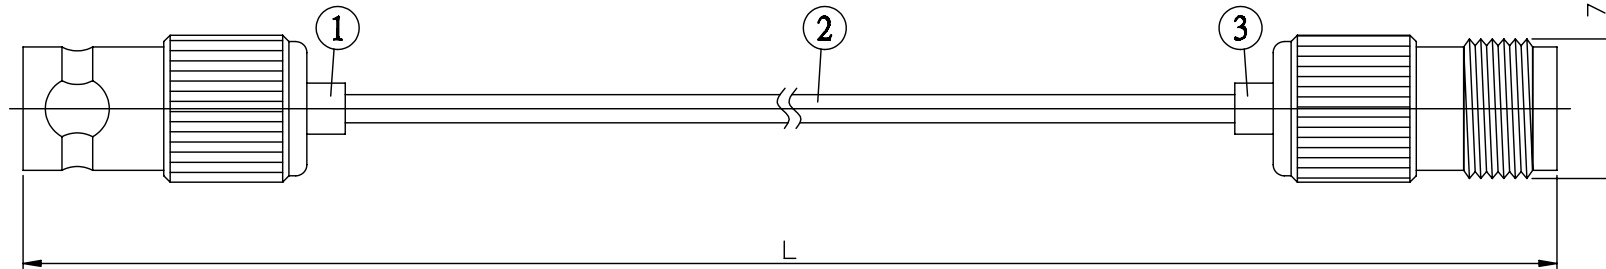

NO.	COMPONENTS	IMPEDANCE
1	BNC FEMALE	50 OHM
2	.085" HANDBENDABLE CABLE (= JYEBAO P/N .085SRF-W-P-50)	50 OHM
3	TNC FEMALE	50 OHM

BNC FEMALE

TNC FEMALE

JYE BAO P/N	L CM (INCH)
B80T80-85S-15	15 (5.906)
B80T80-85S-30	30 (11.811)
B80T80-85S-50	50 (19.685)
B80T80-85S-100	100 (39.370)
B80T80-85S-150	150 (59.055)
B80T80-85S-200	200 (78.740)
B80T80-85S-XXX	CUSTOM LENGTH IN CM

LENGTH TOLERANCE IS $\pm 1.5\%$ OR $\pm 10\text{MM}$, WHICHEVER IS GREATER.	JYE BAO CO., LTD. TAIPEI TAIWAN
	DESCRIPTION CABLE ASSEMBLY BNC JACK TO TNC JACK
	JYE BAO DRAWING NO. B80T80-85S-XXX