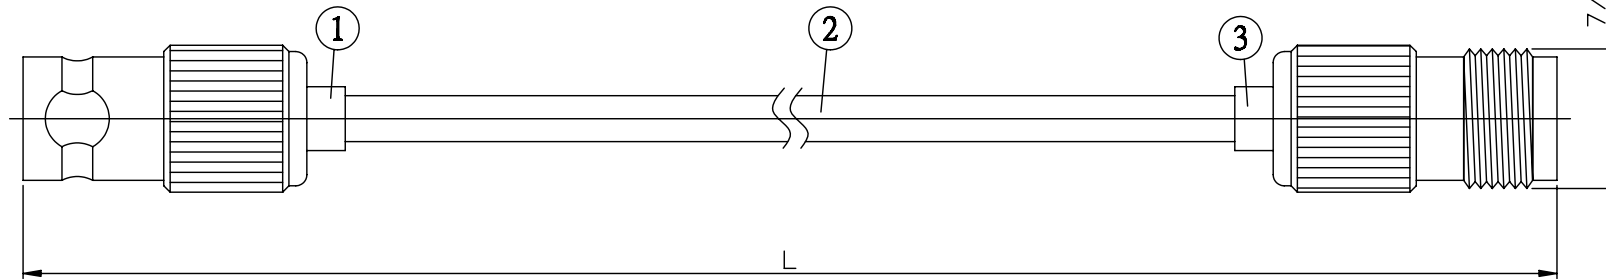

NO.	COMPONENTS	IMPEDANCE
1	BNC FEMALE	50 OHM
2	.141" HANDBENDABLE CABLE (= JYBAO P/N .141SRF-W-P-50)	50 OHM
3	TNC FEMALE	50 OHM

BNC FEMALE

TNC FEMALE

JYE BAO P/N	L CM (INCH)
B80T80-141S-15	15 (5.906)
B80T80-141S-30	30 (11.811)
B80T80-141S-50	50 (19.685)
B80T80-141S-100	100 (39.370)
B80T80-141S-150	150 (59.055)
B80T80-141S-200	200 (78.740)
B80T80-141S-XXX	CUSTOM LENGTH IN CM

LENGTH TOLERANCE IS $\pm 1.5\%$ OR $\pm 10\text{MM}$, WHICHEVER IS GREATER.	JYE BAO CO., LTD. TAIPEI TAIWAN
	DESCRIPTION CABLE ASSEMBLY BNC JACK TO TNC JACK
	JYE BAO DRAWING NO. B80T80-141S-XXX