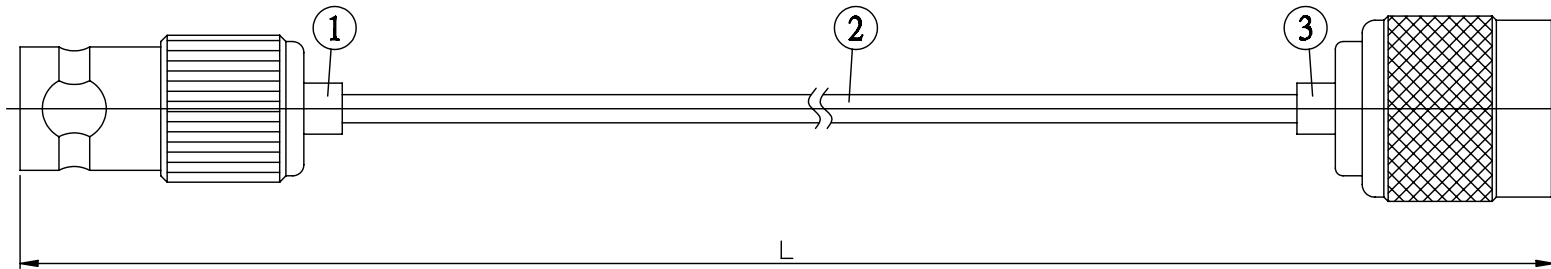

NO.	COMPONENTS	IMPEDANCE
1	BNC FEMALE	50 OHM
2	.085" TIN PLATED SEMI-RIGID CABLE (TIN PLATED RG405)	50 OHM
3	TNC MALE	50 OHM

BNC FEMALE

TNC MALE

JYE BAO P/N	L CM (INCH)
B80T30-85T-15	15 (5.906)
B80T30-85T-30	30 (11.811)
B80T30-85T-50	50 (19.685)
B80T30-85T-100	100 (39.370)
B80T30-85T-150	150 (59.055)
B80T30-85T-200	200 (78.740)
B80T30-85T-XXX	CUSTOM LENGTH IN CM

LENGTH TOLERANCE IS $\pm 1.5\%$ OR $\pm 10\text{MM}$, WHICHEVER IS GREATER.	JYE BAO CO., LTD. TAIPEI TAIWAN
	DESCRIPTION CABLE ASSEMBLY BNC JACK TO TNC PLUG
	JYE BAO DRAWING NO. B80T30-85T-XXX