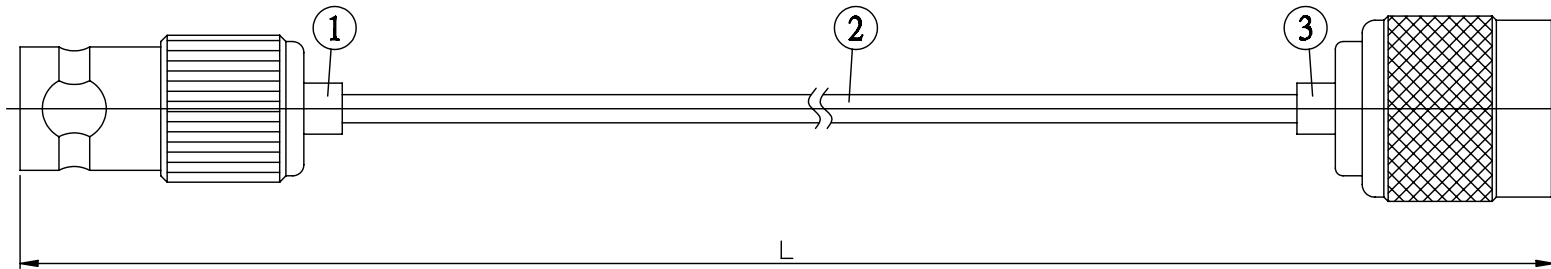

NO.	COMPONENTS	IMPEDANCE
1	BNC FEMALE	50 OHM
2	.085" HANDBENDABLE CABLE (= JYEBAO P/N .085SRF-W-P-50)	50 OHM
3	TNC MALE	50 OHM

BNC FEMALE

TNC MALE

JYE BAO P/N	L CM (INCH)
B80T30-85S-15	15 (5.906)
B80T30-85S-30	30 (11.811)
B80T30-85S-50	50 (19.685)
B80T30-85S-100	100 (39.370)
B80T30-85S-150	150 (59.055)
B80T30-85S-200	200 (78.740)
B80T30-85S-XXX	CUSTOM LENGTH IN CM

LENGTH TOLERANCE IS $\pm 1.5\%$ OR $\pm 10\text{MM}$, WHICHEVER IS GREATER.	JYE BAO CO., LTD. TAIPEI TAIWAN
	DESCRIPTION CABLE ASSEMBLY BNC JACK TO TNC PLUG
	JYE BAO DRAWING NO. B80T30-85S-XXX