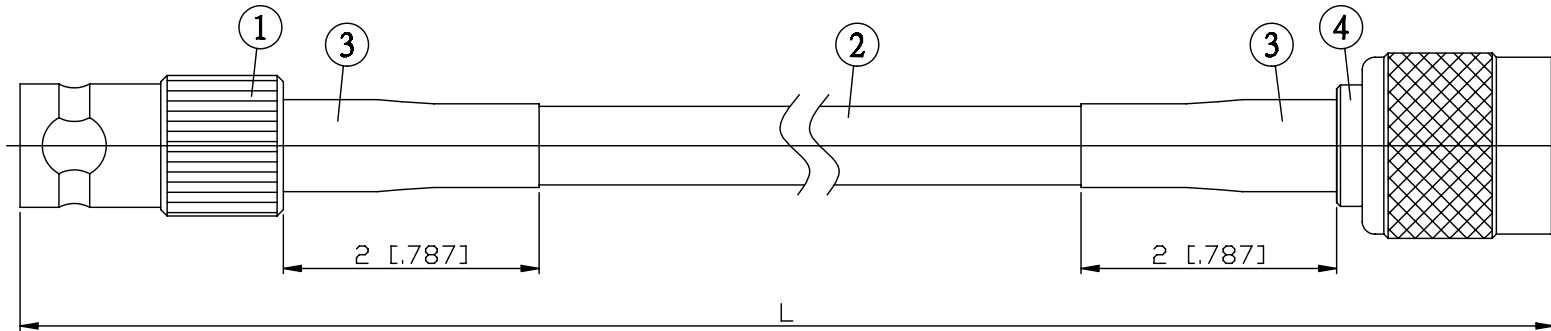

NO.	COMPONENTS	IMPEDANCE
1	BNC FEMALE	75 OHM
2	RG59	75 OHM
3	HEAT SHRINKING TUBE	
4	TNC MALE	75 OHM

BNC FEMALE

TNC MALE

JYE BAO P/N	L CM (INCH)
B80T30-59-15	15 (5.906)
B80T30-59-30	30 (11.811)
B80T30-59-50	50 (19.685)
B80T30-59-100	100 (39.370)
B80T30-59-150	150 (59.055)
B80T30-59-200	200 (78.740)
B80T30-59-XXX	CUSTOM LENGTH IN CM

<p>LENGTH TOLERANCE IS <math>\pm 1.5\%</math> OR <math>\pm 10\text{MM}</math>, WHICHEVER IS GREATER.</p>	<p><b>JYE BAO CO., LTD.</b> TAIPEI TAIWAN</p>
	<p>DESCRIPTION CABLE ASSEMBLY BNC JACK TO TNC PLUG</p>
	<p>JYE BAO DRAWING NO. B80T30-59-XXX</p>