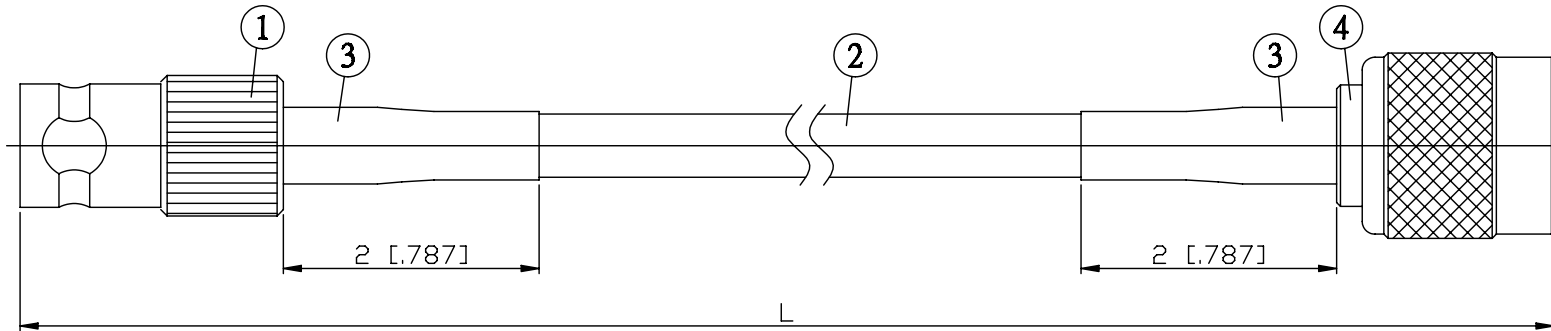

NO.	COMPONENTS	IMPEDANCE
1	BNC FEMALE	50 OHM
2	RG58	50 OHM
3	HEAT SHRINKING TUBE	
4	TNC MALE	50 OHM

BNC FEMALE

TNC MALE

JYE BAO P/N	L CM (INCH)
B80T30-58-15	15 (5.906)
B80T30-58-30	30 (11.811)
B80T30-58-50	50 (19.685)
B80T30-58-100	100 (39.370)
B80T30-58-150	150 (59.055)
B80T30-58-200	200 (78.740)
B80T30-58-XXX	CUSTOM LENGTH IN CM

LENGTH TOLERANCE IS $\pm 1.5\%$ OR $\pm 10\text{MM}$, WHICHEVER IS GREATER.	JYE BAO CO., LTD. TAIPEI TAIWAN
	DESCRIPTION CABLE ASSEMBLY BNC JACK TO TNC PLUG
	JYE BAO DRAWING NO. B80T30-58-XXX