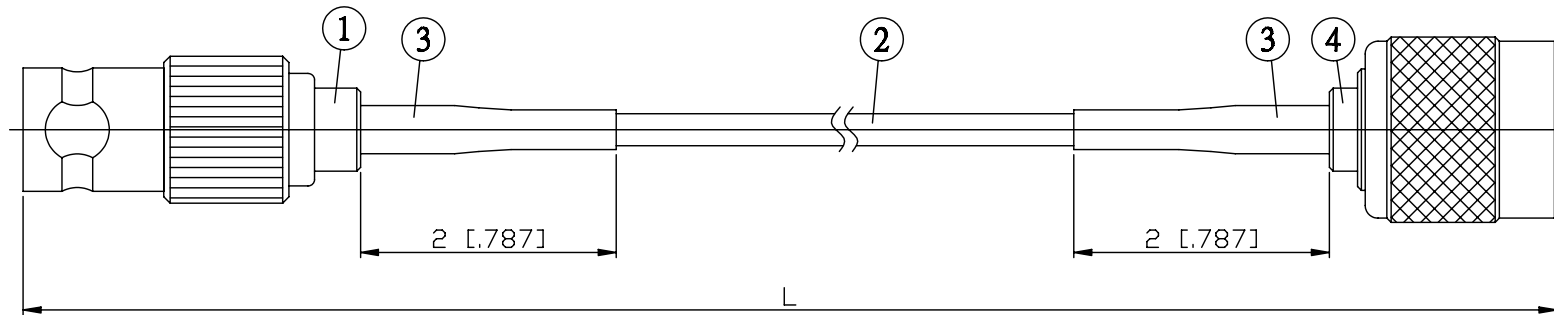

NO.	COMPONENTS	IMPEDANCE
1	BNC FEMALE	50 OHM
2	RG316	50 OHM
3	HEAT SHRINKING TUBE	
4	TNC MALE	50 OHM

BNC FEMALE

TNC MALE

JYE BAO P/N	L CM (INCH)
B80T30-316-15	15 (5.906)
B80T30-316-30	30 (11.811)
B80T30-316-50	50 (19.685)
B80T30-316-100	100 (39.370)
B80T30-316-150	150 (59.055)
B80T30-316-200	200 (78.740)
B80T30-316-XXX	CUSTOM LENGTH IN CM

LENGTH TOLERANCE IS $\pm 1.5\%$ OR $\pm 10\text{MM}$, WHICHEVER IS GREATER.	JYE BAO CO., LTD. TAIPEI TAIWAN
	DESCRIPTION CABLE ASSEMBLY BNC JACK TO TNC PLUG
	JYE BAO DRAWING NO. B80T30-316-XXX