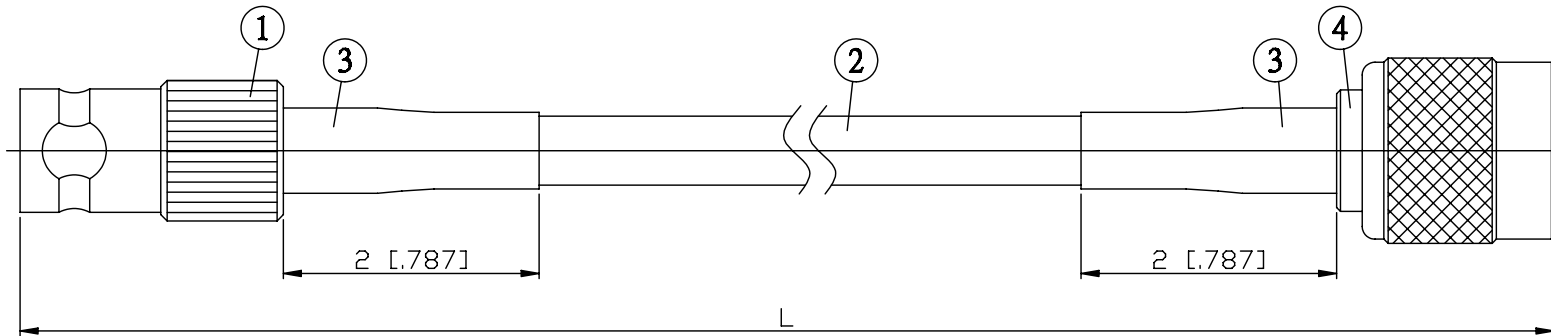

NO.	COMPONENTS	IMPEDANCE
1	BNC FEMALE	50 OHM
2	RG223	50 OHM
3	HEAT SHRINKING TUBE	
4	TNC MALE	50 OHM

BNC FEMALE

TNC MALE

JYE BAO P/N	L CM (INCH)
B80T30-223-15	15 (5.906)
B80T30-223-30	30 (11.811)
B80T30-223-50	50 (19.685)
B80T30-223-100	100 (39.370)
B80T30-223-150	150 (59.055)
B80T30-223-200	200 (78.740)
B80T30-223-XXX	CUSTOM LENGTH IN CM

LENGTH TOLERANCE IS $\pm 1.5\%$ OR $\pm 10\text{MM}$ , WHICHEVER IS GREATER.	<b>JYE BAO CO., LTD.</b> TAIPEI TAIWAN
	DESCRIPTION CABLE ASSEMBLY BNC JACK TO TNC PLUG
	JYE BAO DRAWING NO. B80T30-223-XXX