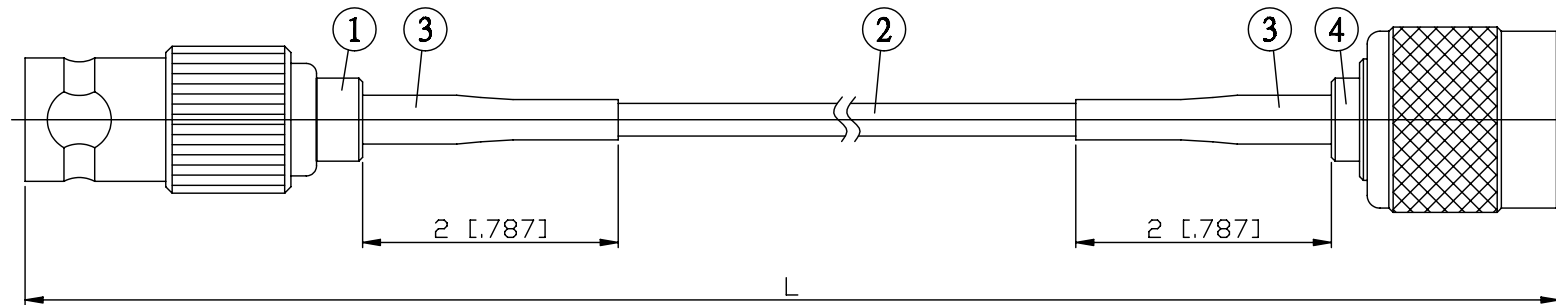

NO.	COMPONENTS	IMPEDANCE
1	BNC FEMALE	75 OHM
2	RG179	75 OHM
3	HEAT SHRINKING TUBE	
4	TNC MALE	75 OHM

BNC FEMALE

TNC MALE

JYE BAO P/N	L CM (INCH)
B80T30-179-15	15 (5.906)
B80T30-179-30	30 (11.811)
B80T30-179-50	50 (19.685)
B80T30-179-100	100 (39.370)
B80T30-179-150	150 (59.055)
B80T30-179-200	200 (78.740)
B80T30-179-XXX	CUSTOM LENGTH IN CM

LENGTH TOLERANCE IS $\pm 1.5\%$ OR $\pm 10\text{MM}$, WHICHEVER IS GREATER.	JYE BAO CO., LTD. TAIPEI TAIWAN
	DESCRIPTION CABLE ASSEMBLY BNC JACK TO TNC PLUG
	JYE BAO DRAWING NO. B80T30-179-XXX