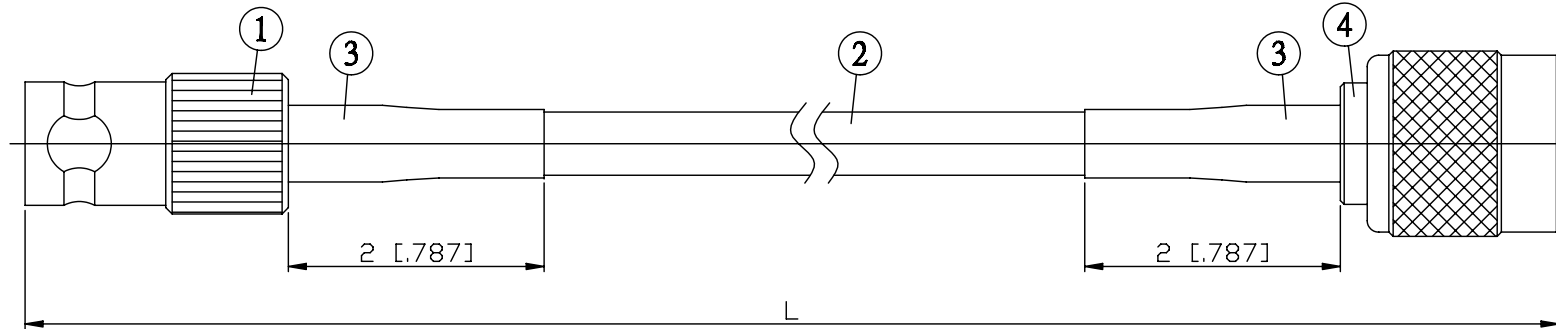

NO.	COMPONENTS	IMPEDANCE
1	BNC FEMALE	50 OHM
2	RG142	50 OHM
3	HEAT SHRINKING TUBE	
4	TNC MALE	50 OHM

BNC FEMALE

TNC MALE

JYE BAO P/N	L CM (INCH)
B80T30-142-15	15 (5.906)
B80T30-142-30	30 (11.811)
B80T30-142-50	50 (19.685)
B80T30-142-100	100 (39.370)
B80T30-142-150	150 (59.055)
B80T30-142-200	200 (78.740)
B80T30-142-XXX	CUSTOM LENGTH IN CM

LENGTH TOLERANCE IS ±1.5% OR ±10MM, WHICHEVER IS GREATER.	JYE BAO CO., LTD. TAIPEI TAIWAN
	DESCRIPTION CABLE ASSEMBLY BNC JACK TO TNC PLUG
	JYE BAO DRAWING NO. B80T30-142-XXX