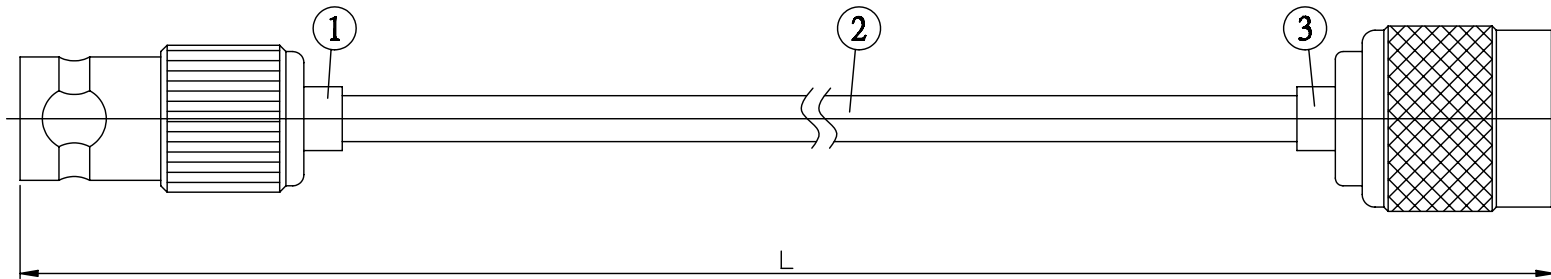

NO.	COMPONENTS	IMPEDANCE
1	BNC FEMALE	50 OHM
2	.141" TIN PLATED SEMI-RIGID CABLE (TIN PLATED RG402)	50 OHM
3	TNC MALE	50 OHM

BNC FEMALE

TNC MALE

JYE BAO P/N	L CM (INCH)
B80T30-141T-15	15 (5.906)
B80T30-141T-30	30 (11.811)
B80T30-141T-50	50 (19.685)
B80T30-141T-100	100 (39.370)
B80T30-141T-150	150 (59.055)
B80T30-141T-200	200 (78.740)
B80T30-141T-XXX	CUSTOM LENGTH IN CM

LENGTH TOLERANCE IS $\pm 1.5\%$ OR $\pm 10\text{MM}$, WHICHEVER IS GREATER.	JYE BAO CO., LTD. TAIPEI TAIWAN
	DESCRIPTION CABLE ASSEMBLY BNC JACK TO TNC PLUG
	JYE BAO DRAWING NO. B80T30-141T-XXX