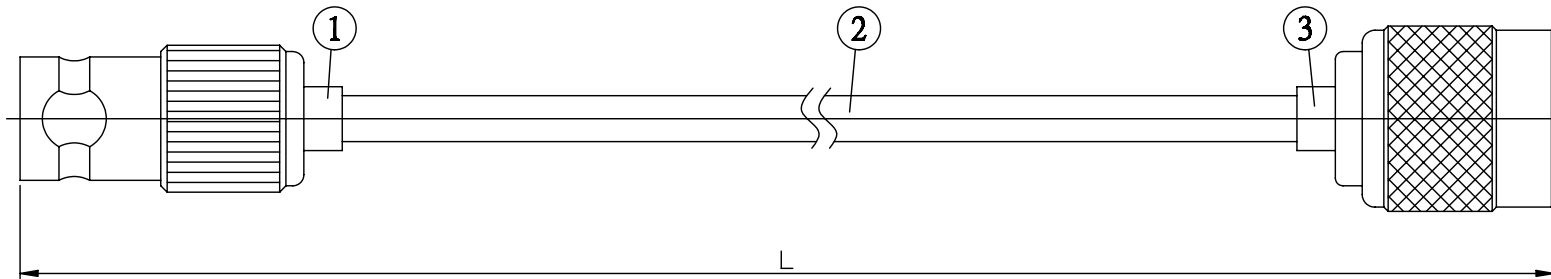

NO.	COMPONENTS	IMPEDANCE
1	BNC FEMALE	50 OHM
2	.141" HANDBENDABLE CABLE (= JYEBAO P/N .141SRF-W-P-50)	50 OHM
3	TNC MALE	50 OHM

BNC FEMALE

TNC MALE

JYE BAO P/N	L CM (INCH)
B80T30-141S-15	15 (5.906)
B80T30-141S-30	30 (11.811)
B80T30-141S-50	50 (19.685)
B80T30-141S-100	100 (39.370)
B80T30-141S-150	150 (59.055)
B80T30-141S-200	200 (78.740)
B80T30-141S-XXX	CUSTOM LENGTH IN CM

LENGTH TOLERANCE IS $\pm 1.5\%$ OR $\pm 10\text{MM}$, WHICHEVER IS GREATER.	JYE BAO CO., LTD. TAIPEI TAIWAN
	DESCRIPTION CABLE ASSEMBLY BNC JACK TO TNC PLUG
	JYE BAO DRAWING NO. B80T30-141S-XXX