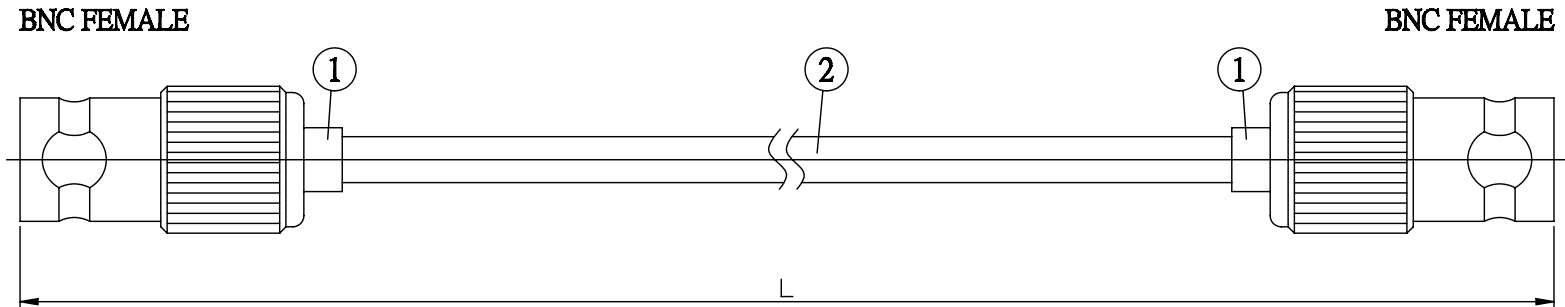

NO.	COMPONENTS	IMPEDANCE
1	BNC FEMALE	50 OHM
2	.141" HANDBENDABLE CABLE (= JYEBAO P/N .141SRF-W-P-50)	50 OHM

JYE BAO P/N	L CM (INCH)
B80B80-141S-15	15 (5.906)
B80B80-141S-30	30 (11.811)
B80B80-141S-50	50 (19.685)
B80B80-141S-100	100 (39.370)
B80B80-141S-150	150 (59.055)
B80B80-141S-200	200 (78.740)
B80B80-141S-XXX	CUSTOM LENGTH IN CM

LENGTH TOLERANCE IS $\pm 1.5\%$ OR $\pm 10\text{MM}$, WHICHEVER IS GREATER.	JYE BAO CO., LTD. TAIPEI TAIWAN
	DESCRIPTION CABLE ASSEMBLY BNC JACK TO BNC JACK
	JYE BAO DRAWING NO. B80B80-141S-XXX