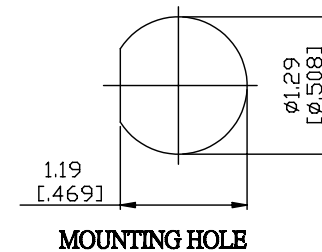

NO.	COMPONENTS	IMPEDANCE
1	BNC REVERSE POLARITY MALE	50 OHM
2	.141" TIN PLATED SEMI-RIGID CABLE (TIN PLATED RG402)	50 OHM
3	TNC FEMALE FOR BULKHEAD	50 OHM

JYE BAO P/N	L CM (INCH)
B60T85-141T-15	15 (5.906)
B60T85-141T-30	30 (11.811)
B60T85-141T-50	50 (19.685)
B60T85-141T-100	100 (39.370)
B60T85-141T-150	150 (59.055)
B60T85-141T-200	200 (78.740)
B60T85-141T-XXX	CUSTOM LENGTH IN CM

LENGTH TOLERANCE IS $\pm 1.5\%$ OR $\pm 10\text{MM}$, WHICHEVER IS GREATER.	JYE BAO CO., LTD. TAIPEI TAIWAN
	DESCRIPTION CABLE ASSEMBLY BNC R/P PLUG TO TNC JACK FOR BULKHEAD
	JYE BAO DRAWING NO. B60T85-141T-XXX