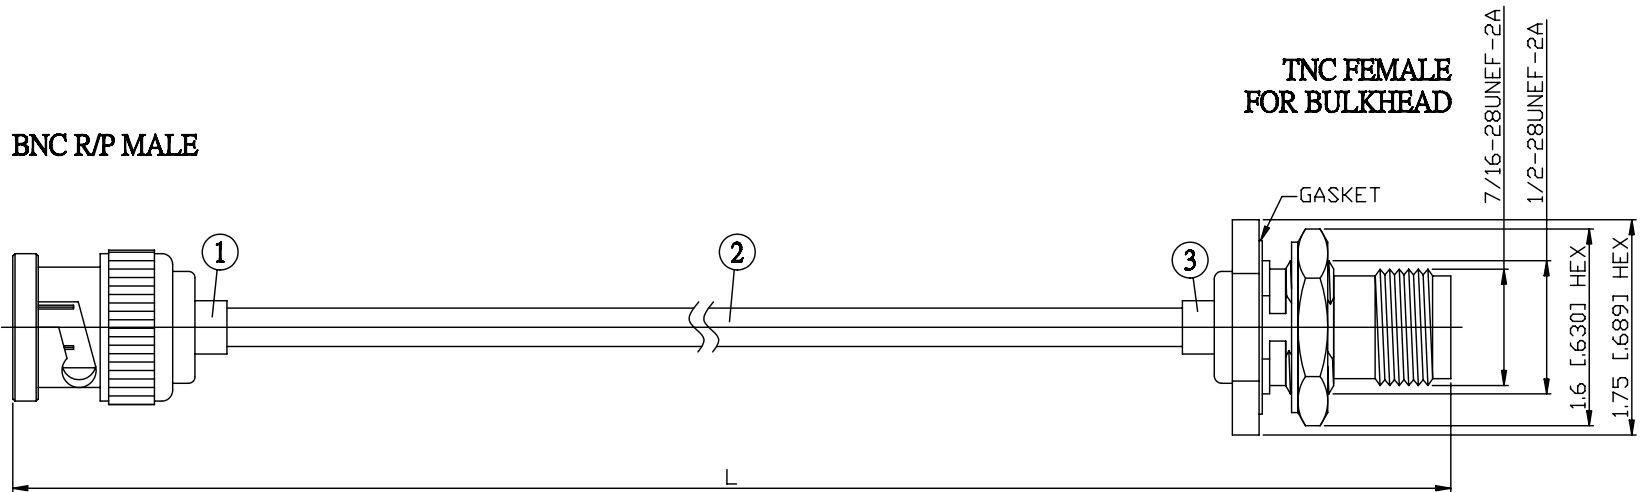

NO.	COMPONENTS	IMPEDANCE
1	BNC REVERSE POLARITY MALE	50 OHM
2	.141" TIN PLATED SEMI-RIGID CABLE (TIN PLATED RG402)	50 OHM
3	TNC FEMALE FOR BULKHEAD	50 OHM

JYE BAO P/N	L CM (INCH)
B60T85-141T-15	15 (5.906)
B60T85-141T-30	30 (11.811)
B60T85-141T-50	50 (19.685)
B60T85-141T-100	100 (39.370)
B60T85-141T-150	150 (59.055)
B60T85-141T-200	200 (78.740)
B60T85-141T-XXX	CUSTOM LENGTH IN CM

LENGTH TOLERANCE IS $\pm 1.5\%$ OR $\pm 10\text{MM}$, WHICHEVER IS GREATER.	JYE BAO CO., LTD. TAIPEI TAIWAN
	DESCRIPTION CABLE ASSEMBLY BNC R/P PLUG TO TNC JACK FOR BULKHEAD
	JYE BAO DRAWING NO. B60T85-141T-XXX