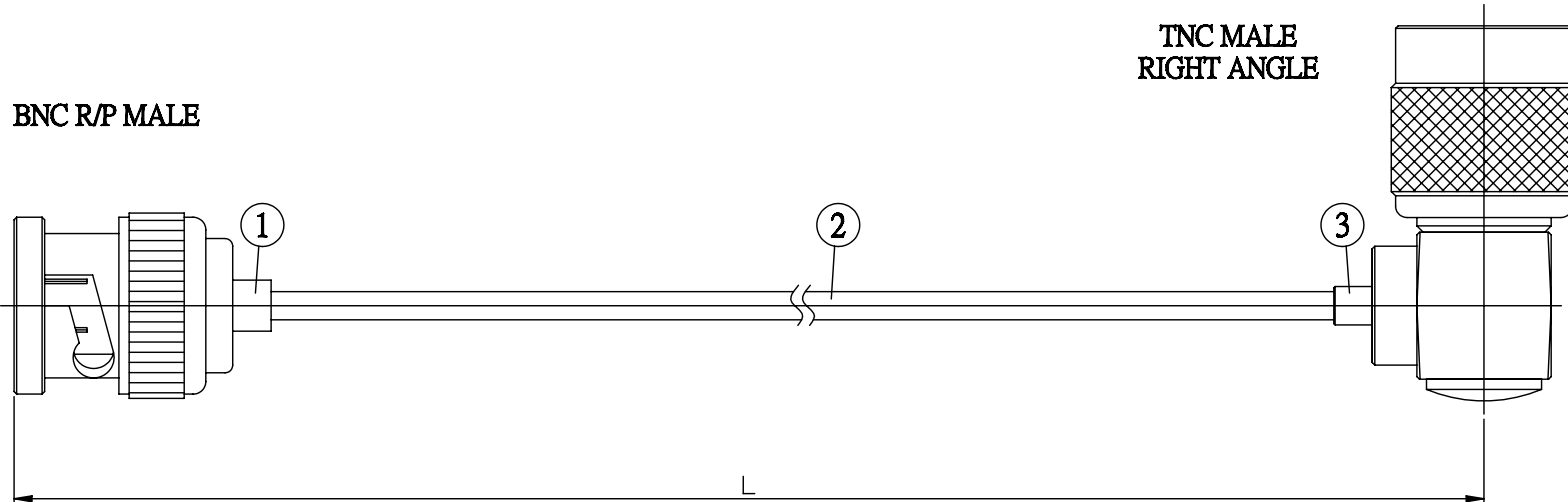

NO.	COMPONENTS	IMPEDANCE
1	BNC REVERSE POLARITY MALE	50 OHM
2	.085" TIN PLATED SEMI-RIGID CABLE (TIN PLATED RG405)	50 OHM
3	TNC MALE RIGHT ANGLE	50 OHM

JYE BAO P/N	L CM (INCH)
B60T39-85T-15	15 (5.906)
B60T39-85T-30	30 (11.811)
B60T39-85T-50	50 (19.685)
B60T39-85T-100	100 (39.370)
B60T39-85T-150	150 (59.055)
B60T39-85T-200	200 (78.740)
B60T39-85T-XXX	CUSTOM LENGTH IN CM

LENGTH TOLERANCE IS $\pm 1.5\%$ OR $\pm 10\text{MM}$, WHICHEVER IS GREATER.	JYE BAO CO., LTD. TAIPEI TAIWAN
	<small>DESCRIPTION</small> CABLE ASSEMBLY BNC R/P PLUG TO TNC PLUG R/A
	<small>JYE BAO DRAWING NO.</small> B60T39-85T-XXX