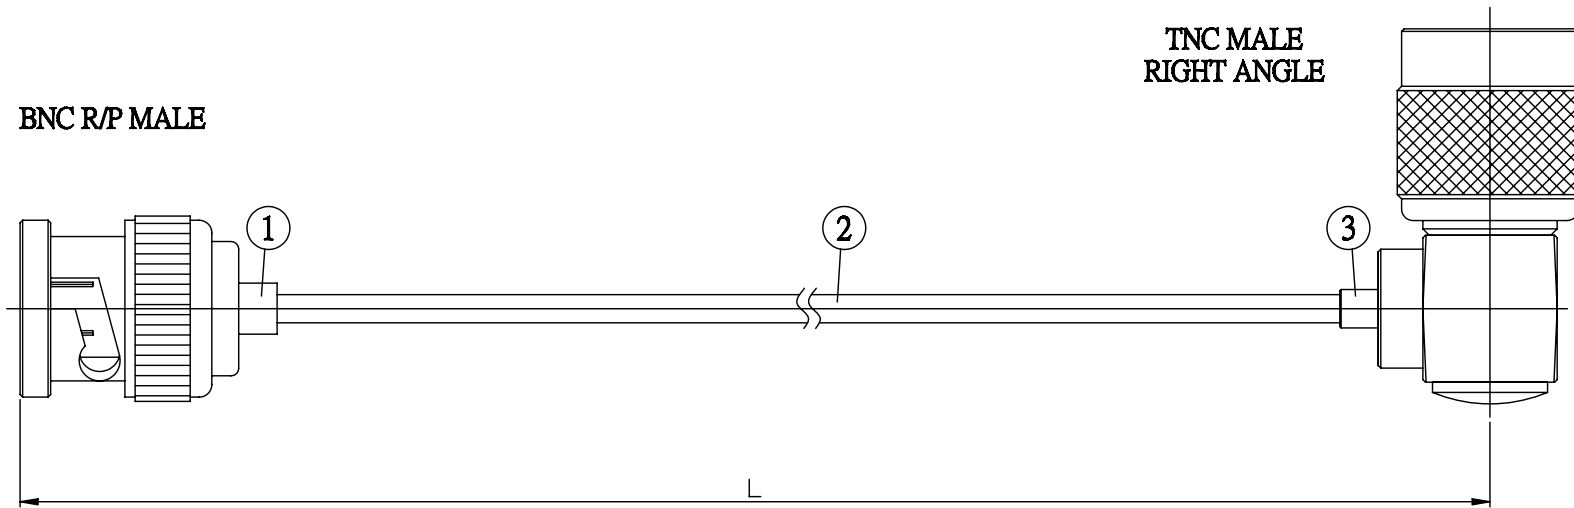

NO.	COMPONENTS	IMPEDANCE
1	BNC REVERSE POLARITY MALE	50 OHM
2	.085" HANDBENDABLE CABLE (= JYBAO P/N .085SRF-W-P-50)	50 OHM
3	TNC MALE RIGHT ANGLE	50 OHM

JYE BAO P/N	L CM (INCH)
B60T39-85S-15	15 (5.906)
B60T39-85S-30	30 (11.811)
B60T39-85S-50	50 (19.685)
B60T39-85S-100	100 (39.370)
B60T39-85S-150	150 (59.055)
B60T39-85S-200	200 (78.740)
B60T39-85S-XXX	CUSTOM LENGTH IN CM

LENGTH TOLERANCE IS $\pm 1.5\%$ OR $\pm 10\text{MM}$, WHICHEVER IS GREATER.	JYE BAO CO., LTD. TAIPEI TAIWAN
	DESCRIPTION CABLE ASSEMBLY BNC R/P PLUG TO TNC PLUG R/A
	JYE BAO DRAWING NO. B60T39-85S-XXX