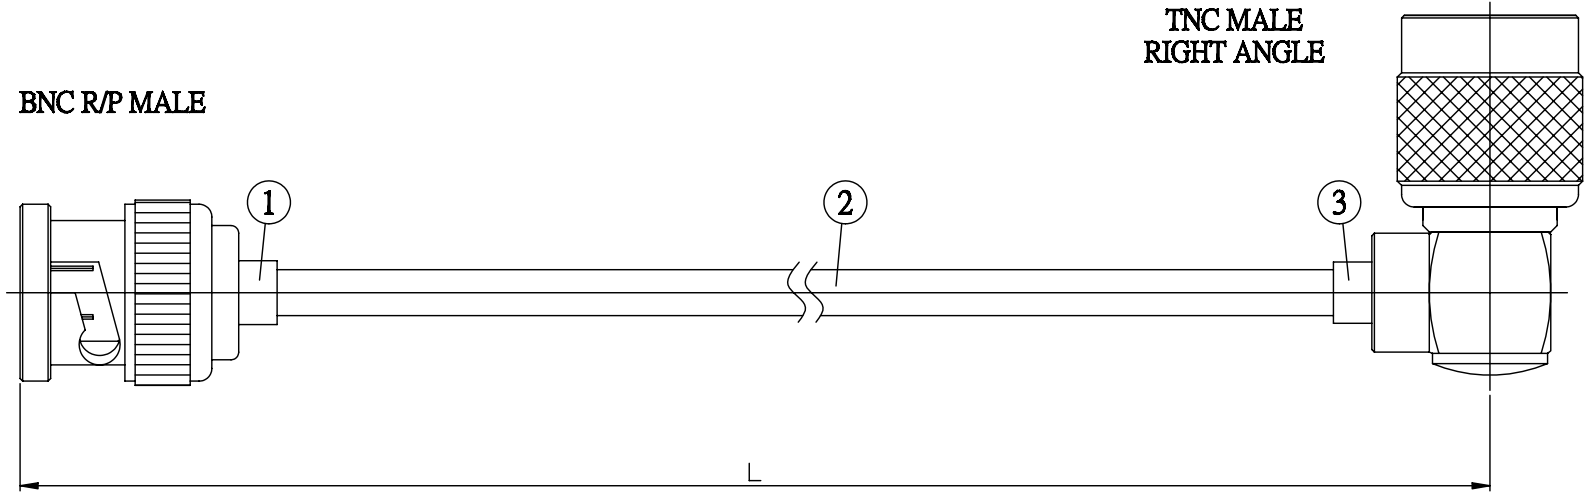

NO.	COMPONENTS	IMPEDANCE
1	BNC REVERSE POLARITY MALE	50 OHM
2	.141" TIN PLATED SEMI-RIGID CABLE (TIN PLATED RG402)	50 OHM
3	TNC MALE RIGHT ANGLE	50 OHM

JYE BAO P/N	L CM (INCH)
B60T39-141T-15	15 (5.906)
B60T39-141T-30	30 (11.811)
B60T39-141T-50	50 (19.685)
B60T39-141T-100	100 (39.370)
B60T39-141T-150	150 (59.055)
B60T39-141T-200	200 (78.740)
B60T39-141T-XXX	CUSTOM LENGTH IN CM

LENGTH TOLERANCE IS ±1.5% OR ±10MM, WHICHEVER IS GREATER.	<b>JYE BAO CO., LTD.</b> TAIPEI TAIWAN
	DESCRIPTION CABLE ASSEMBLY BNC R/P PLUG TO TNC PLUG R/A
	JYE BAO DRAWING NO. B60T39-141T-XXX