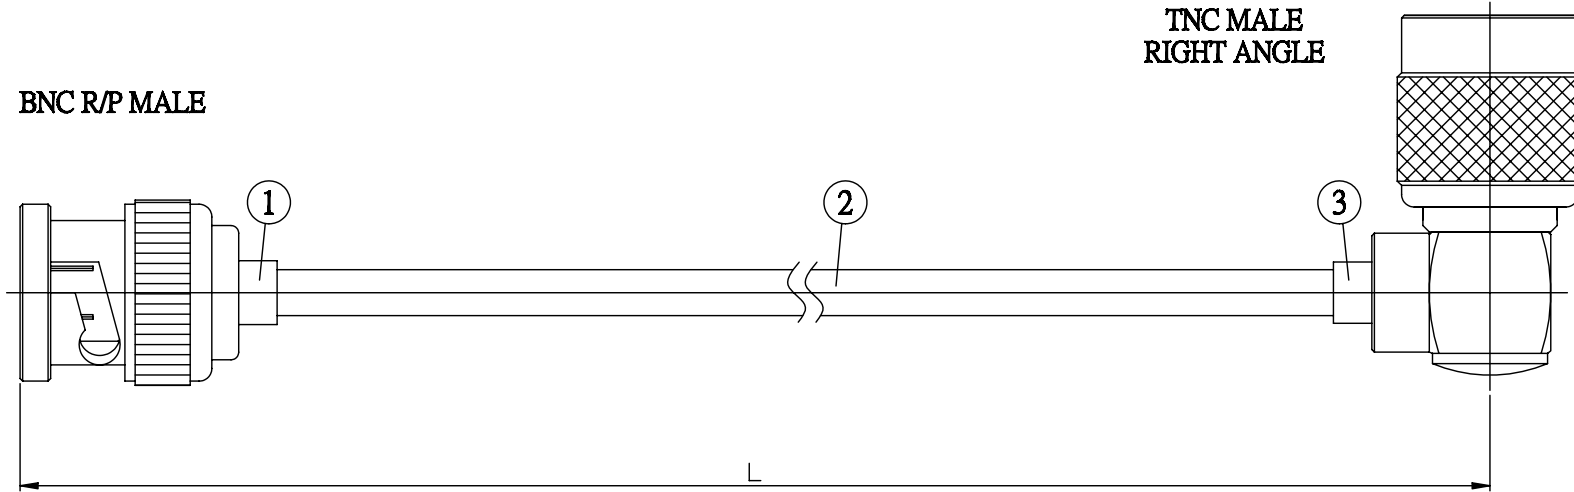

NO.	COMPONENTS	IMPEDANCE
1	BNC REVERSE POLARITY MALE	50 OHM
2	.141" HANDBENDABLE CABLE (= JYEBAO P/N .141SRF-W-P-50)	50 OHM
3	TNC MALE RIGHT ANGLE	50 OHM

JYE BAO P/N	L CM (INCH)
B60T39-141S-15	15 (5.906)
B60T39-141S-30	30 (11.811)
B60T39-141S-50	50 (19.685)
B60T39-141S-100	100 (39.370)
B60T39-141S-150	150 (59.055)
B60T39-141S-200	200 (78.740)
B60T39-141S-XXX	CUSTOM LENGTH IN CM

LENGTH TOLERANCE IS $\pm 1.5\%$ OR $\pm 10\text{MM}$, WHICHEVER IS GREATER.	JYE BAO CO., LTD. TAIPEI TAIWAN
	DESCRIPTION CABLE ASSEMBLY BNC R/P PLUG TO TNC PLUG R/A
	JYE BAO DRAWING NO. B60T39-141S-XXX