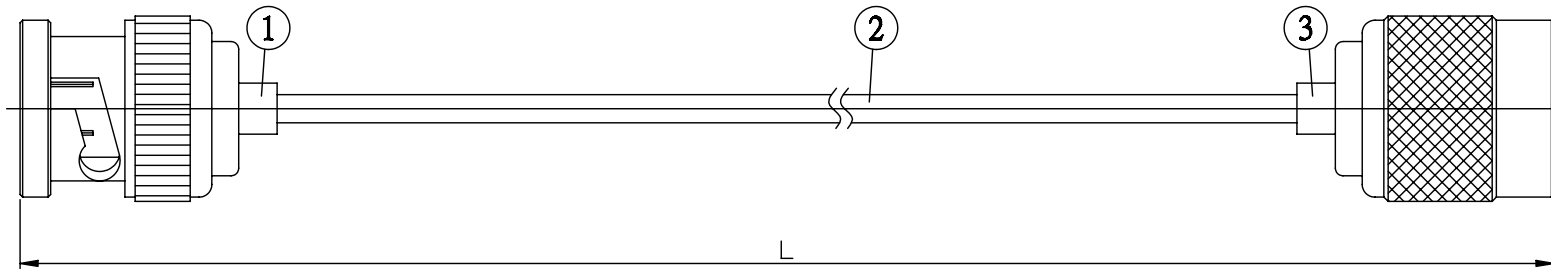

NO.	COMPONENTS	IMPEDANCE
1	BNC REVERSE POLARITY MALE	50 OHM
2	.085" HANDBENDABLE CABLE (= JYEBAO P/N .085SRF-W-P-50)	50 OHM
3	TNC MALE	50 OHM

BNC R/P MALE

TNC MALE

JYE BAO P/N	L CM (INCH)
B60T30-85S-15	15 (5.906)
B60T30-85S-30	30 (11.811)
B60T30-85S-50	50 (19.685)
B60T30-85S-100	100 (39.370)
B60T30-85S-150	150 (59.055)
B60T30-85S-200	200 (78.740)
B60T30-85S-XXX	CUSTOM LENGTH IN CM

LENGTH TOLERANCE IS $\pm 1.5\%$ OR $\pm 10\text{MM}$, WHICHEVER IS GREATER.	JYE BAO CO., LTD. TAIPEI TAIWAN
	<small>DESCRIPTION</small> CABLE ASSEMBLY BNC R/P PLUG TO TNC PLUG
	<small>JYE BAO DRAWING NO.</small> B60T30-85S-XXX