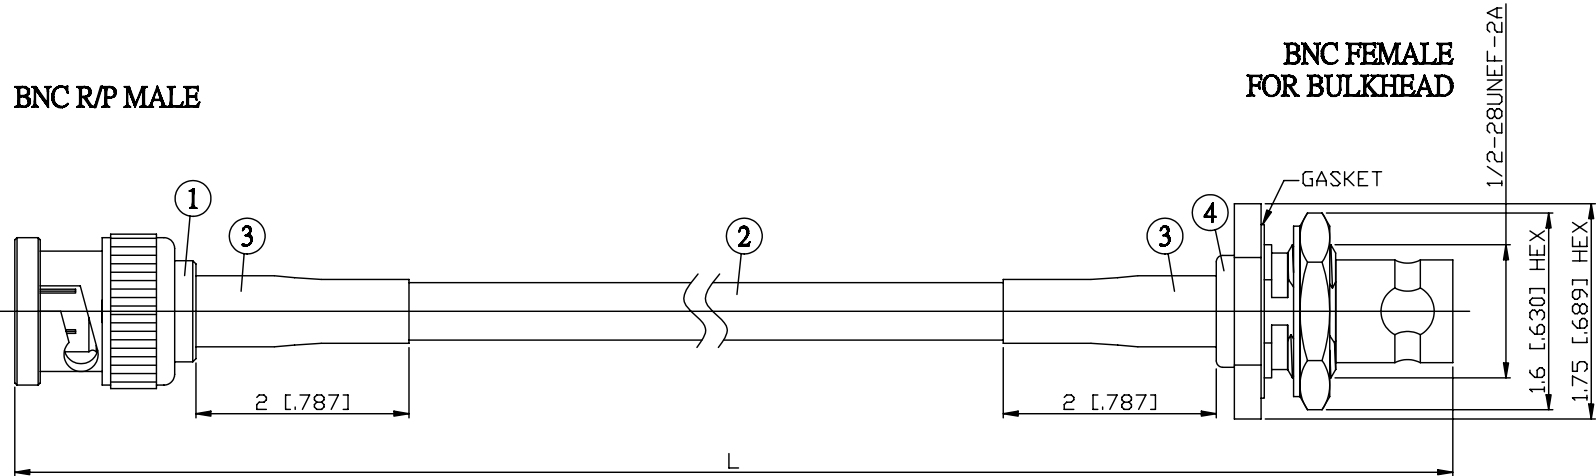

NO.	COMPONENTS	IMPEDANCE
1	BNC REVERSE POLARITY MALE	50 OHM
2	RG223	50 OHM
3	HEAT SHRINKING TUBE	
4	BNC FEMALE FOR BULKHEAD	50 OHM

JYE BAO P/N	L CM (INCH)
B60B85-223-15	15 (5.906)
B60B85-223-30	30 (11.811)
B60B85-223-50	50 (19.685)
B60B85-223-100	100 (39.370)
B60B85-223-150	150 (59.055)
B60B85-223-200	200 (78.740)
B60B85-223-XXX	CUSTOM LENGTH IN CM

LENGTH TOLERANCE IS $\pm 1.5\%$ OR $\pm 10\text{MM}$, WHICHEVER IS GREATER.	JYE BAO CO., LTD. TAIPEI TAIWAN
	DESCRIPTION CABLE ASSEMBLY BNC R/P PLUG TO BNC JACK FOR BULKHEAD
	JYE BAO DRAWING NO. B60B85-223-XXX