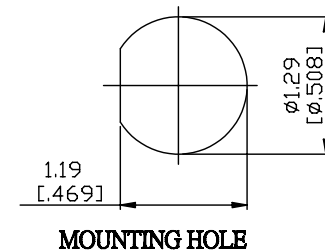

NO.	COMPONENTS	IMPEDANCE
1	BNC REVERSE POLARITY MALE	50 OHM
2	RG223	50 OHM
3	HEAT SHRINKING TUBE	
4	BNC FEMALE FOR BULKHEAD	50 OHM

JYE BAO P/N	L CM (INCH)
B60B85-223-15	15 (5.906)
B60B85-223-30	30 (11.811)
B60B85-223-50	50 (19.685)
B60B85-223-100	100 (39.370)
B60B85-223-150	150 (59.055)
B60B85-223-200	200 (78.740)
B60B85-223-XXX	CUSTOM LENGTH IN CM

LENGTH TOLERANCE IS $\pm 1.5\%$ OR $\pm 10\text{MM}$, WHICHEVER IS GREATER.	JYE BAO CO., LTD. TAIPEI TAIWAN
	DESCRIPTION CABLE ASSEMBLY BNC R/P PLUG TO BNC JACK FOR BULKHEAD
	JYE BAO DRAWING NO. B60B85-223-XXX