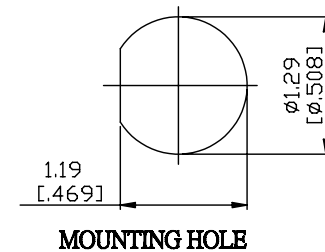

NO.	COMPONENTS	IMPEDANCE
1	BNC REVERSE POLARITY MALE	50 OHM
2	.141" HANDBENDABLE CABLE (= JYBAO P/N .141SRF-W-P-50)	50 OHM
3	BNC FEMALE FOR BULKHEAD	50 OHM

BNC R/P MALE

JYE BAO P/N	L CM (INCH)
B60B85-141S-15	15 (5.906)
B60B85-141S-30	30 (11.811)
B60B85-141S-50	50 (19.685)
B60B85-141S-100	100 (39.370)
B60B85-141S-150	150 (59.055)
B60B85-141S-200	200 (78.740)
B60B85-141S-XXX	CUSTOM LENGTH IN CM

<p>LENGTH TOLERANCE IS ±1.5% OR ±10MM, WHICHEVER IS GREATER.</p>	<p>JYE BAO CO., LTD. TAIPEI TAIWAN</p>
	<p>DESCRIPTION CABLE ASSEMBLY BNC R/P PLUG TO BNC JACK FOR BULKHEAD</p>
	<p>JYE BAO DRAWING NO. B60B85-141S-XXXX</p>