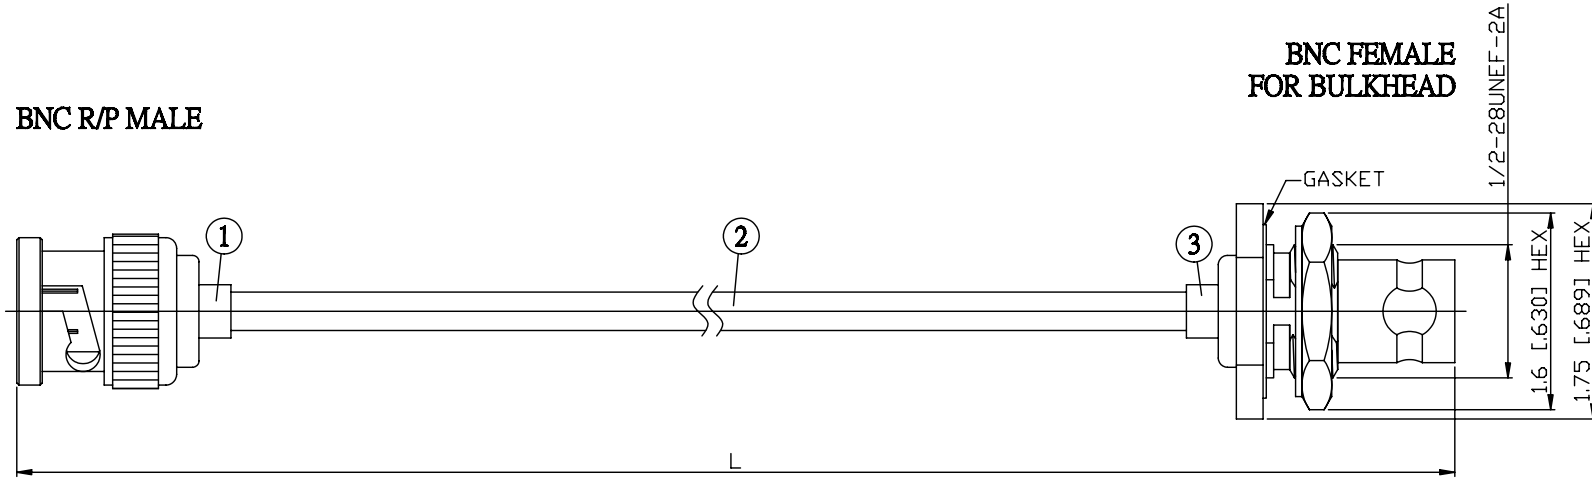

NO.	COMPONENTS	IMPEDANCE
1	BNC REVERSE POLARITY MALE	50 OHM
2	.141" HANDBENDABLE CABLE (= JYBAO P/N .141SRF-W-P-50)	50 OHM
3	BNC FEMALE FOR BULKHEAD	50 OHM

BNC R/P MALE

JYE BAO P/N	L CM (INCH)
B60B85-141S-15	15 (5.906)
B60B85-141S-30	30 (11.811)
B60B85-141S-50	50 (19.685)
B60B85-141S-100	100 (39.370)
B60B85-141S-150	150 (59.055)
B60B85-141S-200	200 (78.740)
B60B85-141S-XXX	CUSTOM LENGTH IN CM

<p>LENGTH TOLERANCE IS ±1.5% OR ±10MM, WHICHEVER IS GREATER.</p>	<p>JYE BAO CO., LTD. TAIPEI TAIWAN</p>
	<p>DESCRIPTION CABLE ASSEMBLY BNC R/P PLUG TO BNC JACK FOR BULKHEAD</p>
	<p>JYE BAO DRAWING NO. B60B85-141S-XXXX</p>