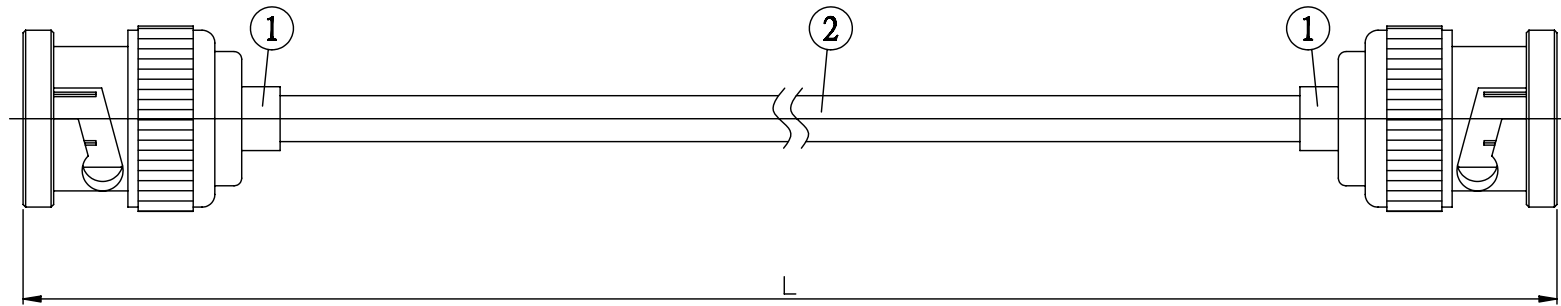

NO.	COMPONENTS	IMPEDANCE
1	BNC REVERSE POLARITY MALE	50 OHM
2	.141" HANDBENDABLE CABLE (= JYEBAO P/N .141SRF-W-P-50)	50 OHM

BNC R/P MALE

BNC R/P MALE

JYE BAO P/N	L CM (INCH)
B60B60-141S-15	15 (5.906)
B60B60-141S-30	30 (11.811)
B60B60-141S-50	50 (19.685)
B60B60-141S-100	100 (39.370)
B60B60-141S-150	150 (59.055)
B60B60-141S-200	200 (78.740)
B60B60-141S-XXX	CUSTOM LENGTH IN CM

LENGTH TOLERANCE IS $\pm 1.5\%$ OR $\pm 10\text{MM}$ , WHICHEVER IS GREATER.	<b>JYE BAO CO., LTD.</b> TAIPEI TAIWAN
	DESCRIPTION CABLE ASSEMBLY BNC R/P PLUG TO BNC R/P PLUG
	JYE BAO DRAWING NO. B60B60-141S-XXX