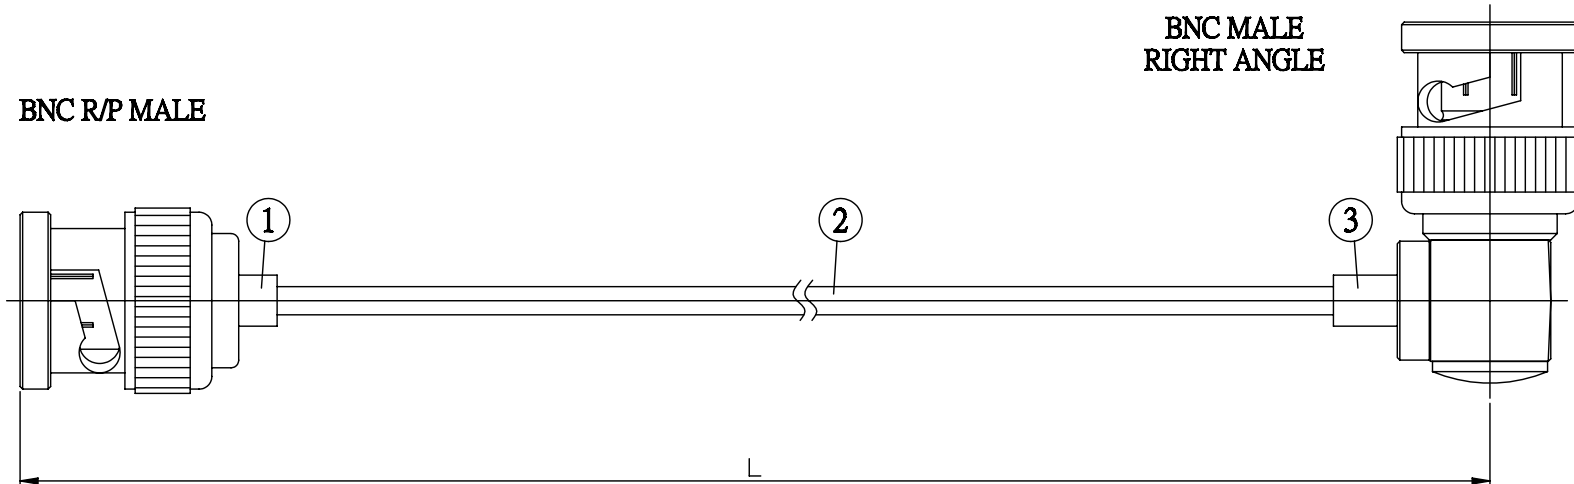

NO.	COMPONENTS	IMPEDANCE
1	BNC REVERSE POLARITY MALE	50 OHM
2	.085" HANDBENDABLE CABLE (= JYBAO P/N .085SRF-W-P-50)	50 OHM
3	BNC MALE RIGHT ANGLE	50 OHM

JYE BAO P/N	L CM (INCH)
B60B39-85S-15	15 (5.906)
B60B39-85S-30	30 (11.811)
B60B39-85S-50	50 (19.685)
B60B39-85S-100	100 (39.370)
B60B39-85S-150	150 (59.055)
B60B39-85S-200	200 (78.740)
B60B39-85S-XXX	CUSTOM LENGTH IN CM

LENGTH TOLERANCE IS $\pm 1.5\%$ OR $\pm 10\text{MM}$, WHICHEVER IS GREATER.	JYE BAO CO., LTD. TAIPEI TAIWAN
	DESCRIPTION CABLE ASSEMBLY BNC R/P PLUG TO BNC PLUG R/A
	JYE BAO DRAWING NO. B60B39-85S-XXX