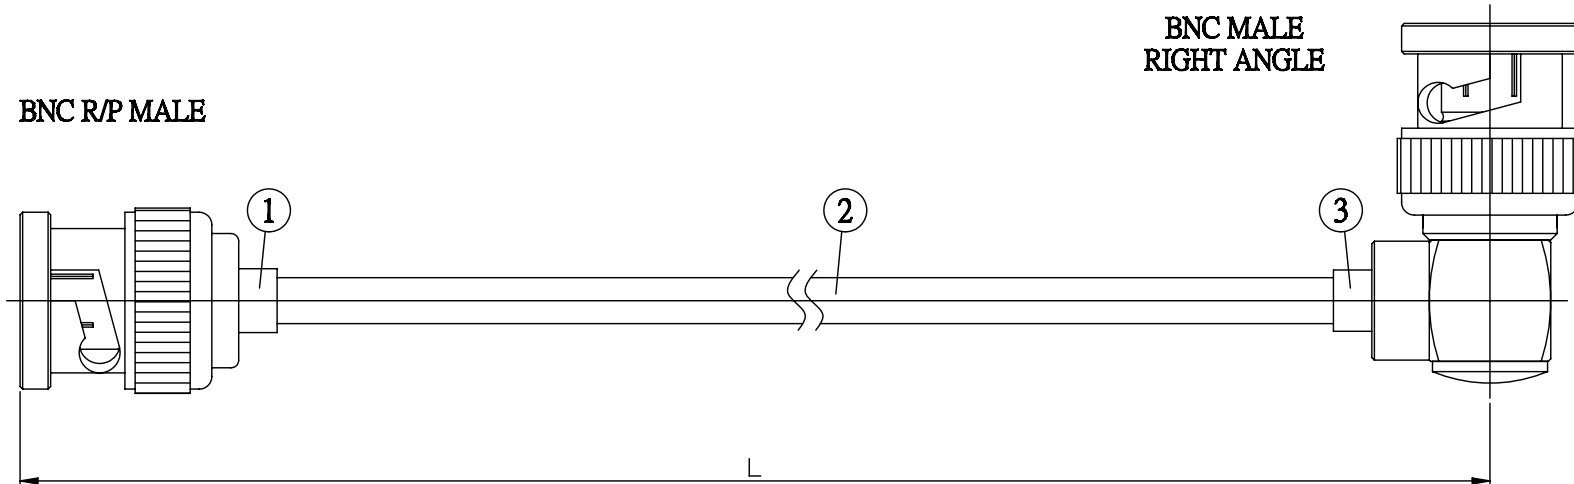

NO.	COMPONENTS	IMPEDANCE
1	BNC REVERSE POLARITY MALE	50 OHM
2	.141" TIN PLATED SEMI-RIGID CABLE (TIN PLATED RG402)	50 OHM
3	BNC MALE RIGHT ANGLE	50 OHM

JYE BAO P/N	L CM (INCH)
B60B39-141T-15	15 (5.906)
B60B39-141T-30	30 (11.811)
B60B39-141T-50	50 (19.685)
B60B39-141T-100	100 (39.370)
B60B39-141T-150	150 (59.055)
B60B39-141T-200	200 (78.740)
B60B39-141T-XXX	CUSTOM LENGTH IN CM

LENGTH TOLERANCE IS $\pm 1.5\%$ OR $\pm 10\text{MM}$, WHICHEVER IS GREATER.	JYE BAO CO., LTD. TAIPEI TAIWAN
	DESCRIPTION CABLE ASSEMBLY BNC R/P PLUG TO BNC PLUG R/A
	JYE BAO DRAWING NO. B60B39-141T-XXX