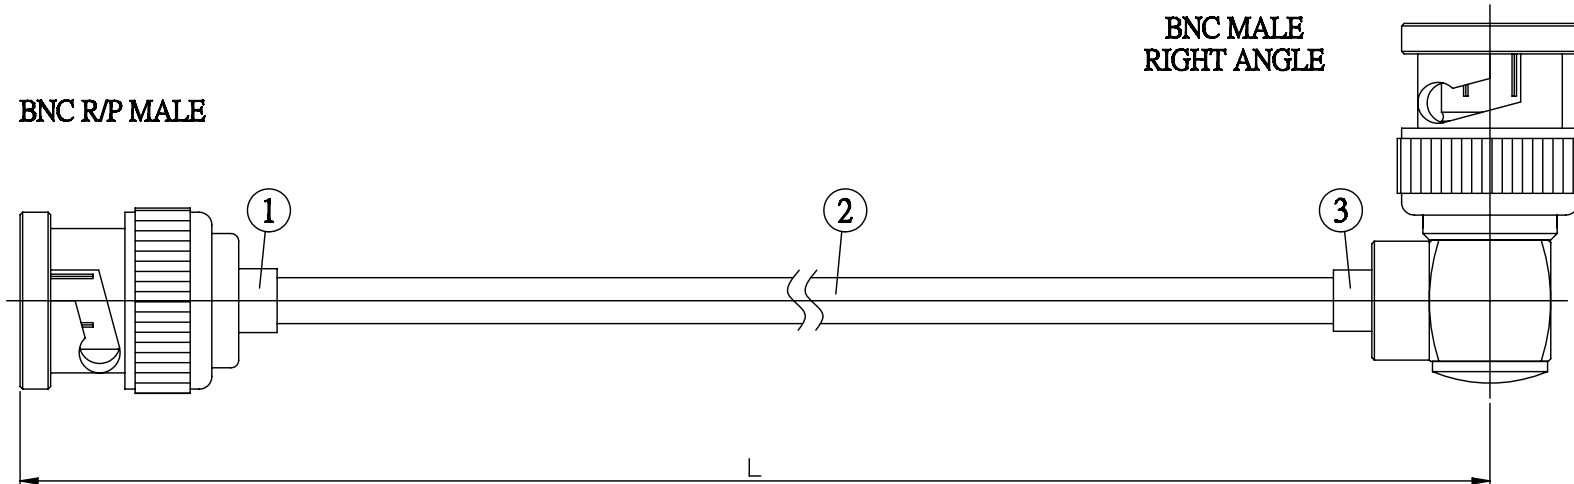

NO.	COMPONENTS	IMPEDANCE
1	BNC REVERSE POLARITY MALE	50 OHM
2	.141" HANDBENDABLE CABLE (= JYBAO P/N .141SRF-W-P-50)	50 OHM
3	BNC MALE RIGHT ANGLE	50 OHM

JYE BAO P/N	L CM (INCH)
B60B39-141S-15	15 (5.906)
B60B39-141S-30	30 (11.811)
B60B39-141S-50	50 (19.685)
B60B39-141S-100	100 (39.370)
B60B39-141S-150	150 (59.055)
B60B39-141S-200	200 (78.740)
B60B39-141S-XXX	CUSTOM LENGTH IN CM

LENGTH TOLERANCE IS $\pm 1.5\%$ OR $\pm 10\text{MM}$, WHICHEVER IS GREATER.	JYE BAO CO., LTD. TAIPEI TAIWAN
	<small>DESCRIPTION</small> CABLE ASSEMBLY BNC R/P PLUG TO BNC PLUG R/A
	<small>JYE BAO DRAWING NO.</small> B60B39-141S-XXX