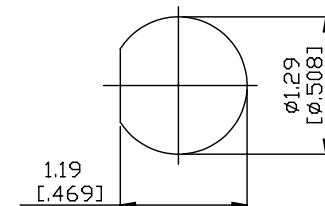

NO.	COMPONENTS	IMPEDANCE
1	BNC MALE RIGHT ANGLE	50 OHM
2	JB Y240	50 OHM
3	HEAT SHRINKING TUBE	
4	TNC REVERSE POLARITY FEMALE FOR BULKHEAD	50 OHM

JYE BAO P/N	L CM (INCH)
B39T95-L240-15	15 (5.906)
B39T95-L240-30	30 (11.811)
B39T95-L240-50	50 (19.685)
B39T95-L240-100	100 (39.370)
B39T95-L240-150	150 (59.055)
B39T95-L240-200	200 (78.740)
B39T95-L240-XXX	CUSTOM LENGTH IN CM

MOUNTING HOLE

<p>LENGTH TOLERANCE IS <math>\pm 1.5\%</math> OR <math>\pm 10\text{MM}</math>, WHICHEVER IS GREATER.</p>	<p><b>JYE BAO CO., LTD.</b></p> <p>TAIPEI TAIWAN</p>
	<p>DESCRIPTION CABLE ASSEMBLY BNC PLUG R/A TO TNC R/P JACK FOR BULKHEAD</p>
	<p>JYE BAO DRAWING NO. B39T95-L240-XXX</p>