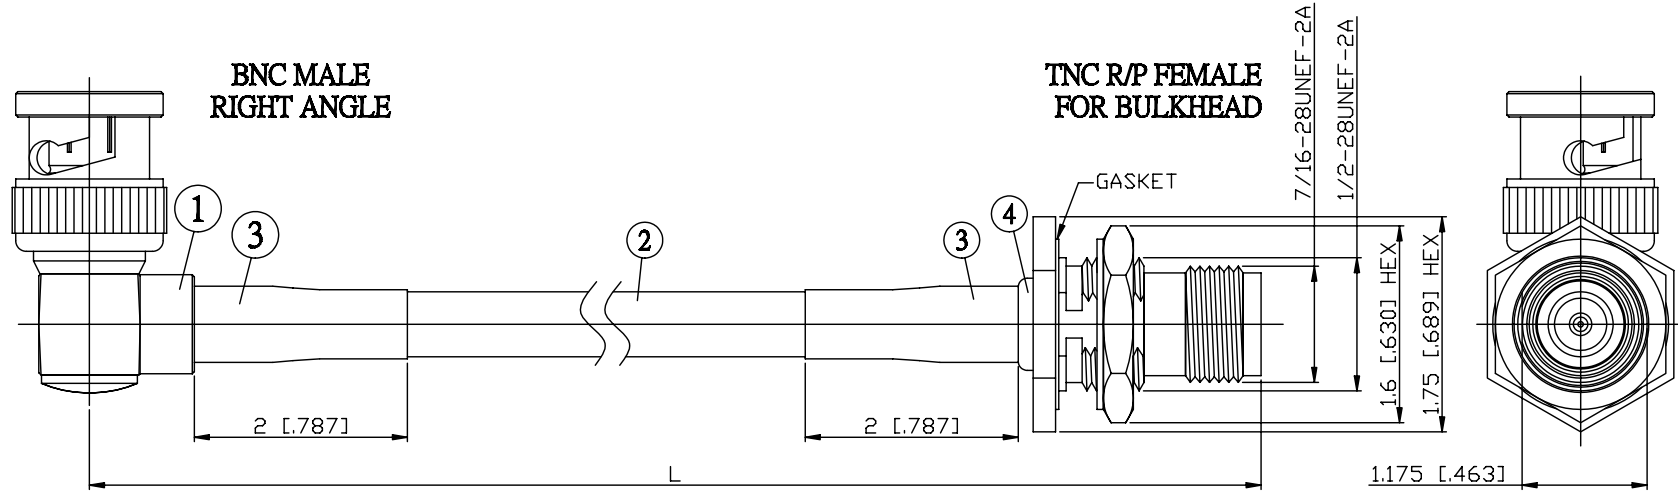

NO.	COMPONENTS	IMPEDANCE
1	BNC MALE RIGHT ANGLE	50 OHM
2	JB Y240	50 OHM
3	HEAT SHRINKING TUBE	
4	TNC REVERSE POLARITY FEMALE FOR BULKHEAD	50 OHM

JYE BAO P/N	L CM (INCH)
B39T95-L240-15	15 (5.906)
B39T95-L240-30	30 (11.811)
B39T95-L240-50	50 (19.685)
B39T95-L240-100	100 (39.370)
B39T95-L240-150	150 (59.055)
B39T95-L240-200	200 (78.740)
B39T95-L240-XXX	CUSTOM LENGTH IN CM

MOUNTING HOLE

<p>LENGTH TOLERANCE IS <math>\pm 1.5\%</math> OR <math>\pm 10\text{MM}</math>, WHICHEVER IS GREATER.</p>	<p><b>JYE BAO CO., LTD.</b></p> <p>TAIPEI TAIWAN</p>
	<p>DESCRIPTION CABLE ASSEMBLY BNC PLUG R/A TO TNC R/P JACK FOR BULKHEAD</p>
	<p>JYE BAO DRAWING NO. B39T95-L240-XXX</p>